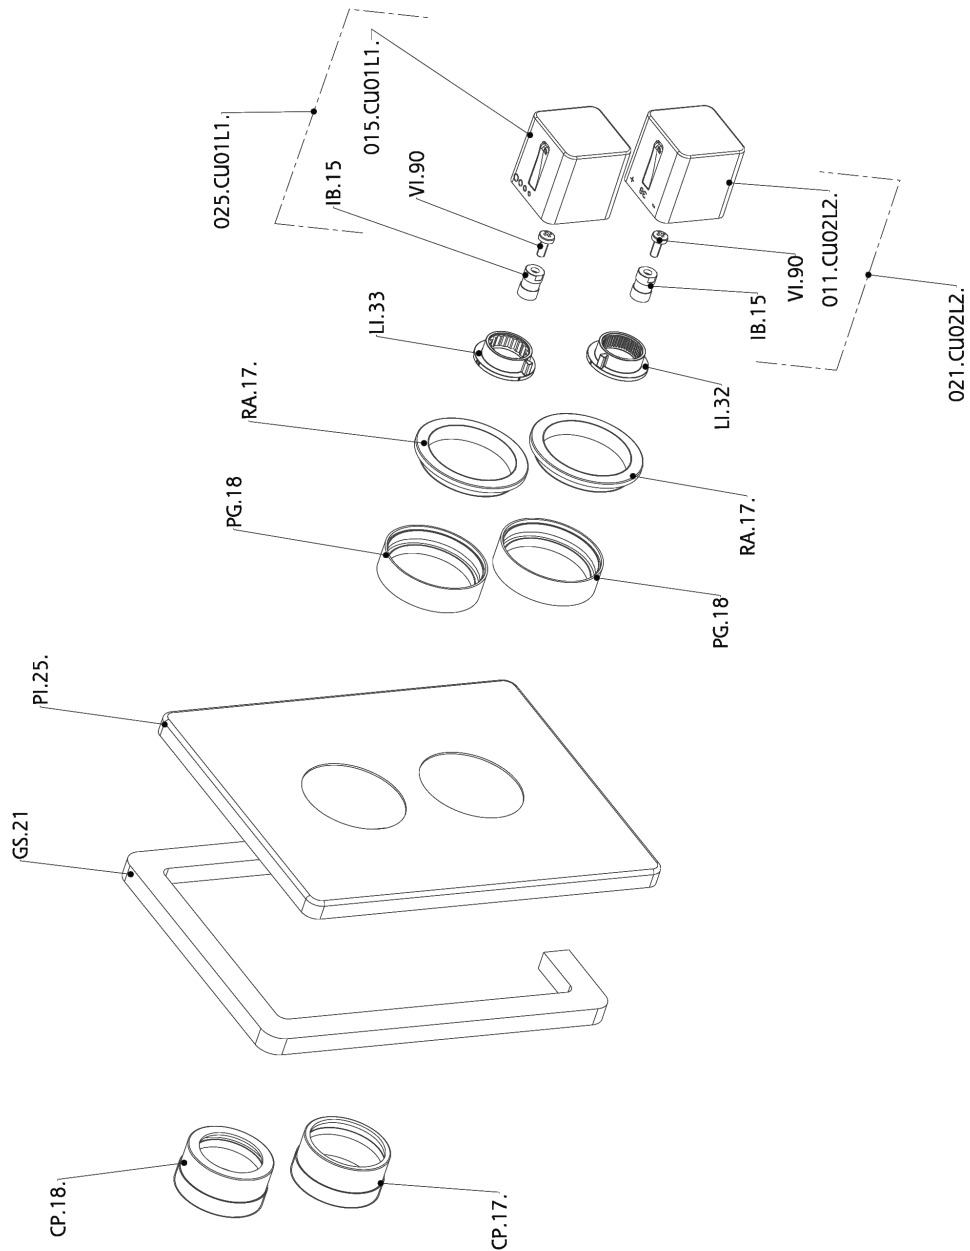

## Exposed part for con.thermo.shower valve 1-outlet CUBIC\_CU007300

CU007300

<https://en.cisal.it/exposed-part-for-con-thermo-shower-valve-1-outlet-cubic-cu007300>

## Concealed thermostatic shower valve, 1-outlet CONCEALED\_ZA007301

ZA007301

<https://en.cisal.it/concealed-thermostatic-shower-valve-1-outlet-concealed-za007301>

2024-12-22