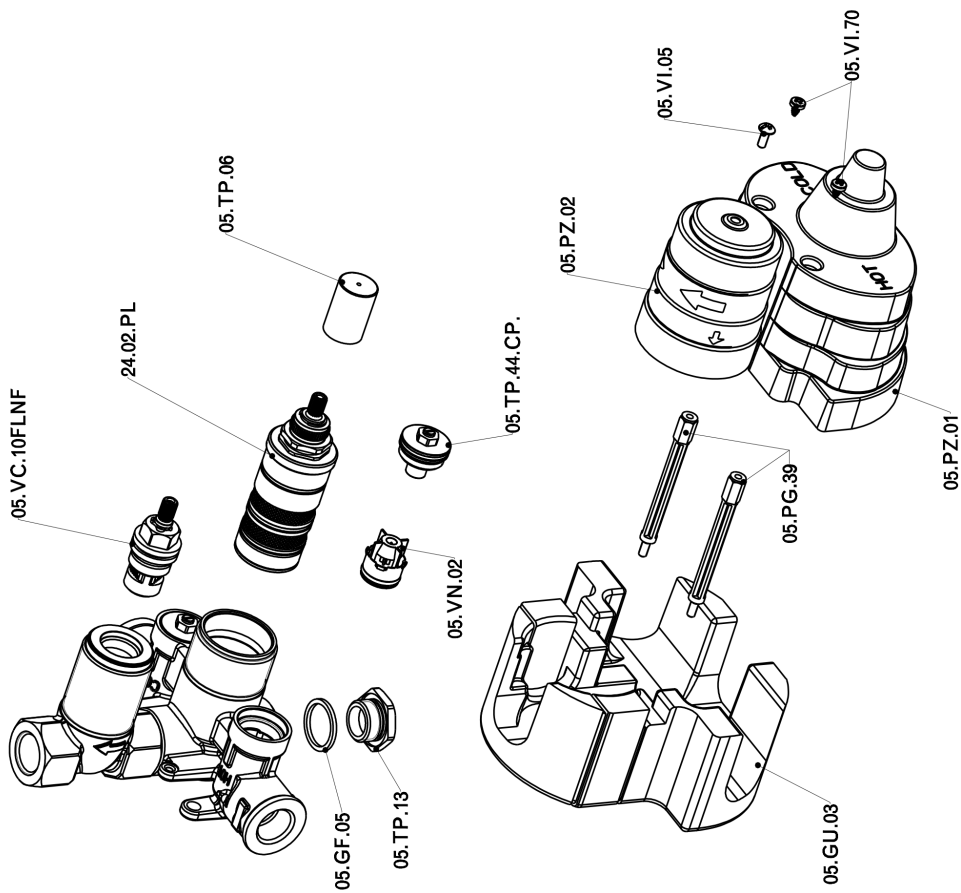

## Exposed part for con.thermo.shower valve 1-outlet CUBIC\_CU007300

CU007300

<https://en.cisal.it/exposed-part-for-con-thermo-shower-valve-1-outlet-cubic-cu007300>

## Concealed thermostatic shower valve, 1-outlet CONCEALED\_ZA007301

ZA007301

<https://en.cisal.it/concealed-thermostatic-shower-valve-1-outlet-concealed-za007301>

2024-12-22