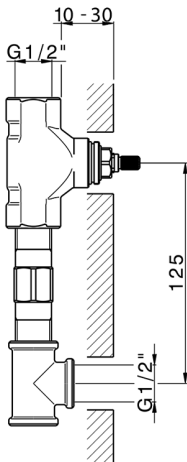

## Concealed washbasin mixer CONCEALED\_ZA033511

MODEL **ZA033511**

Concealed washbasin mixer, right headvalve - left headvalve

AVAILABLE FINISHINGS

 **04** 04 Without finishing

CHARACTERISTICS

Concealed **1**