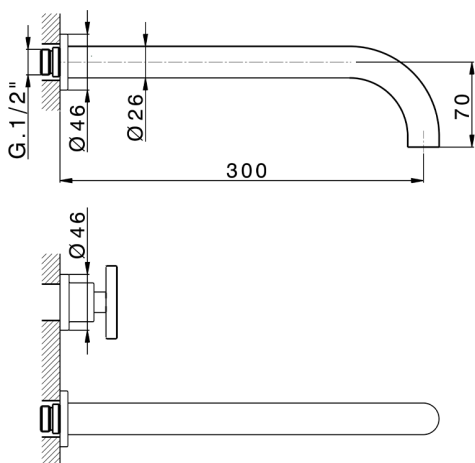

## Exposed part for concealed washbasin mixer GRACE\_MN013512

MODEL **MN013512**

Exposed part for concealed washbasin mixer, without concealed part, for item ZA033511

## Concealed washbasin mixer CONCEALED\_ZA033511

MODEL **ZA033511**

Concealed washbasin mixer, right headvalve - left headvalve

AVAILABLE FINISHINGS

 **04** 04 Without finishing

CHARACTERISTICS

Concealed **1**