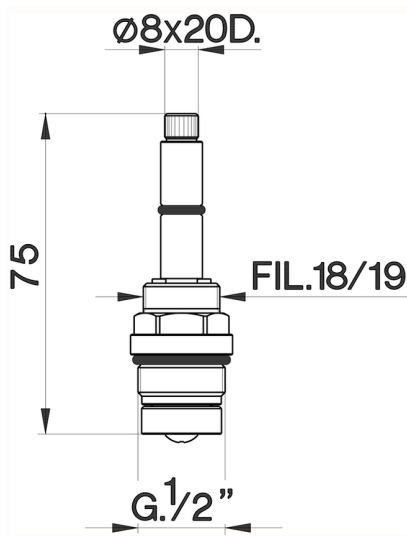

## 1/2" headvalve AR long SPARE PARTS\_ZZ928710

MODEL **ZZ928710**

1/2" headvalve "AR" long, for 3 hole mixers

AVAILABLE FINISHINGS

 **04** 04 Without finishing

CHARACTERISTICS

2024-12-22