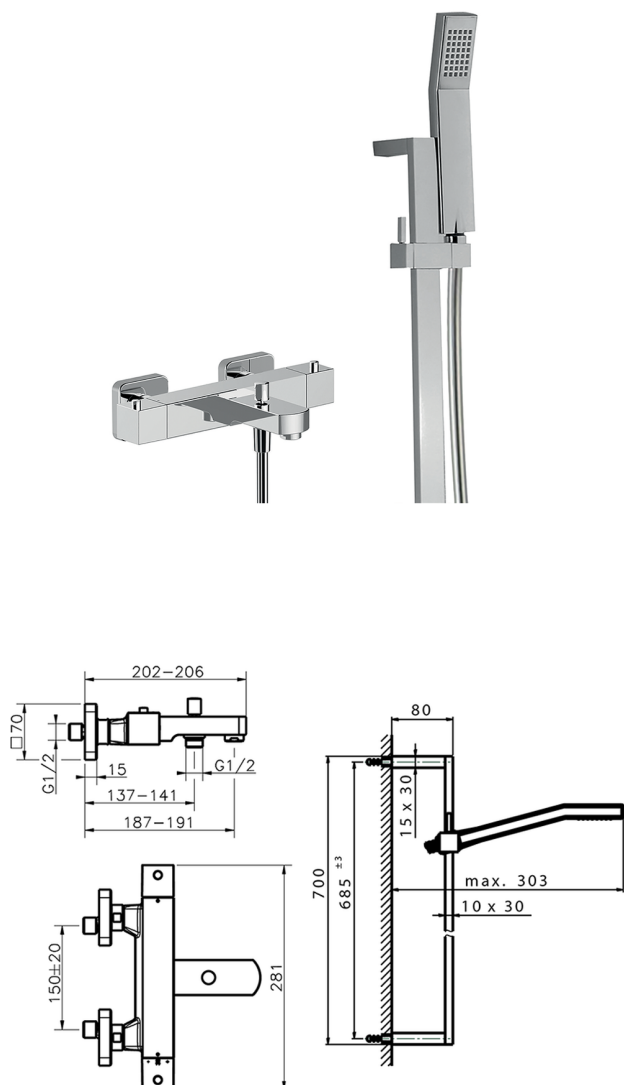

Thermostatic bath-shower mixer with sliding bar ROADSTER ACCENT_RAS27010

MODEL **RAS27010**

Thermostatic bath-shower mixer with sliding bar, 70 cm sliding rail bar with sliding bracket, 42x18 mm ABS Quad one spray handshower, 150 cm smooth SILVERFLEX Flexible Hose

AVAILABLE FINISHINGS

-  **21** 21 Chrome
-  **2B** 2B Polished Nickel
-  **2F** 2F Brushed Nickel
-  **2Q** 2Q Black Titanium
-  **40** 40 Matt Black
-  **4Q** 4Q Matt White

CHARACTERISTICS

Cartridge Spare Parts **22.04A.AR - ZZ97279004**

Argo 2 (long filter) Thermostatic Valve

Thermostatic

The Cisal thermostatic is your personal water manager, helping you to handle, control and save water and energy.

2026-05-19