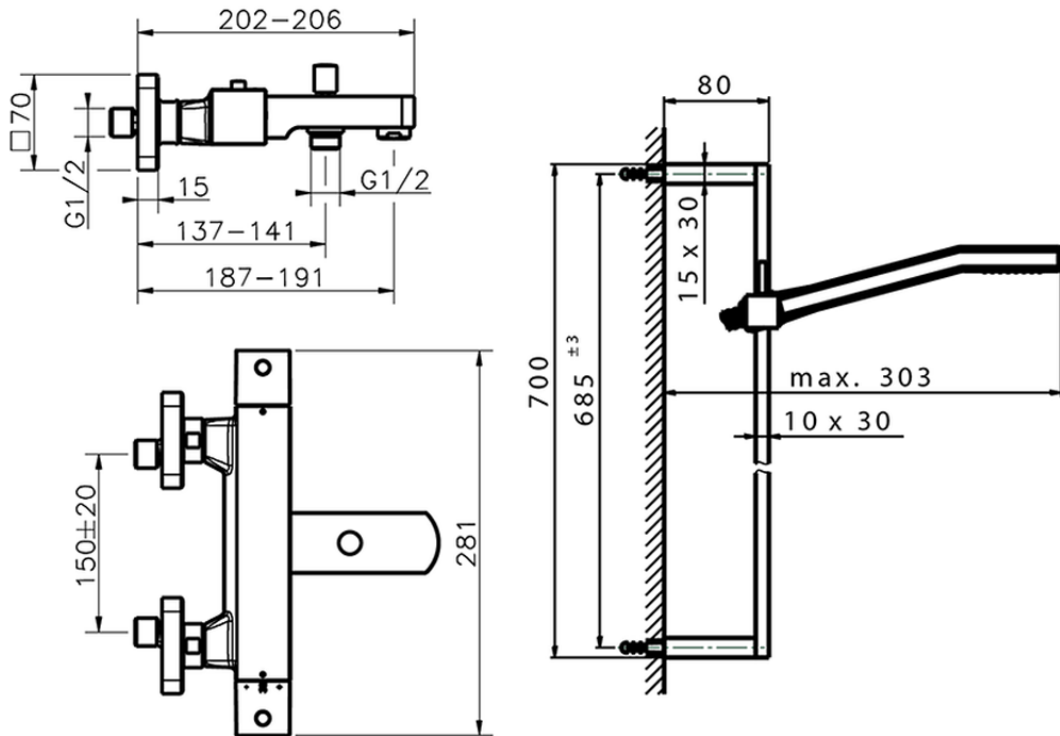

Thermostatic bath-shower mixer with sliding bar ROADSTER ACCENT_RAS27010

RAS27010

<https://en.cisal.it/thermostatic-bath-shower-mixer-with-sliding-bar-roadster-accent-ras27010>

2026-06-14