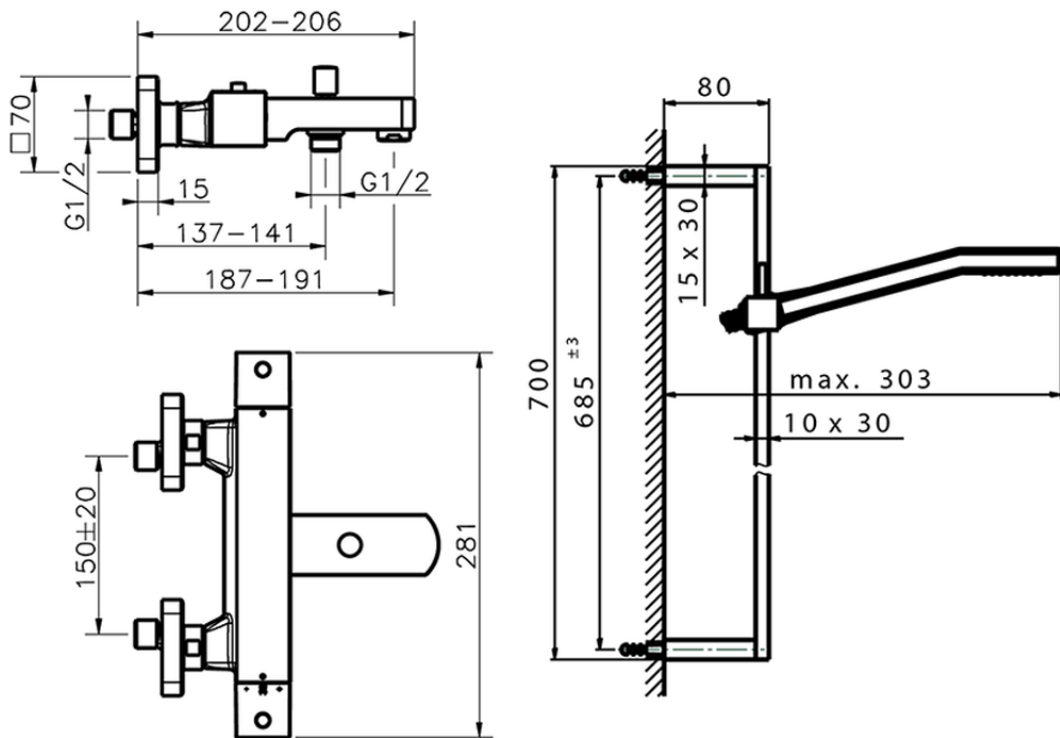

Thermostatic bath-shower mixer with sliding bar ROADSTER ACCENT_RAS27010

RAS27010

<https://en.cisal.it/thermostatic-bath-shower-mixer-with-sliding-bar-roadster-accent-ras27010>

2026-05-19