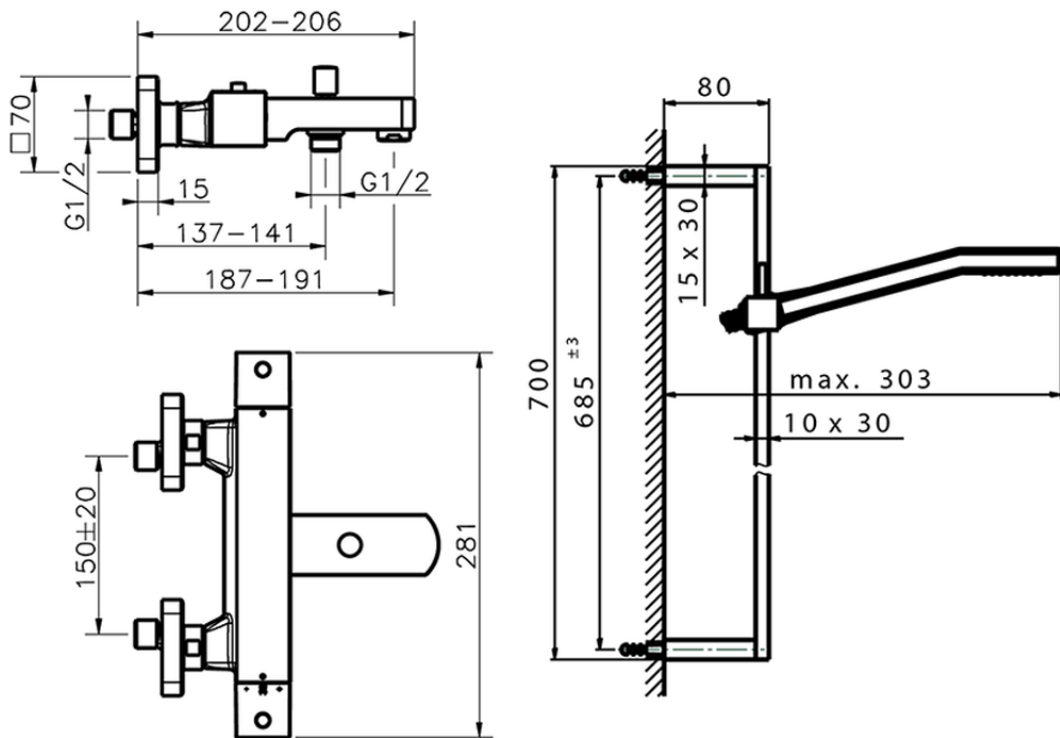

## Thermostatic bath-shower mixer with sliding bar ROADSTER ACCENT\_RAS27010

RAS27010

<https://en.cisal.it/thermostatic-bath-shower-mixer-with-sliding-bar-roadster-accent-ras27010>

2026-04-29