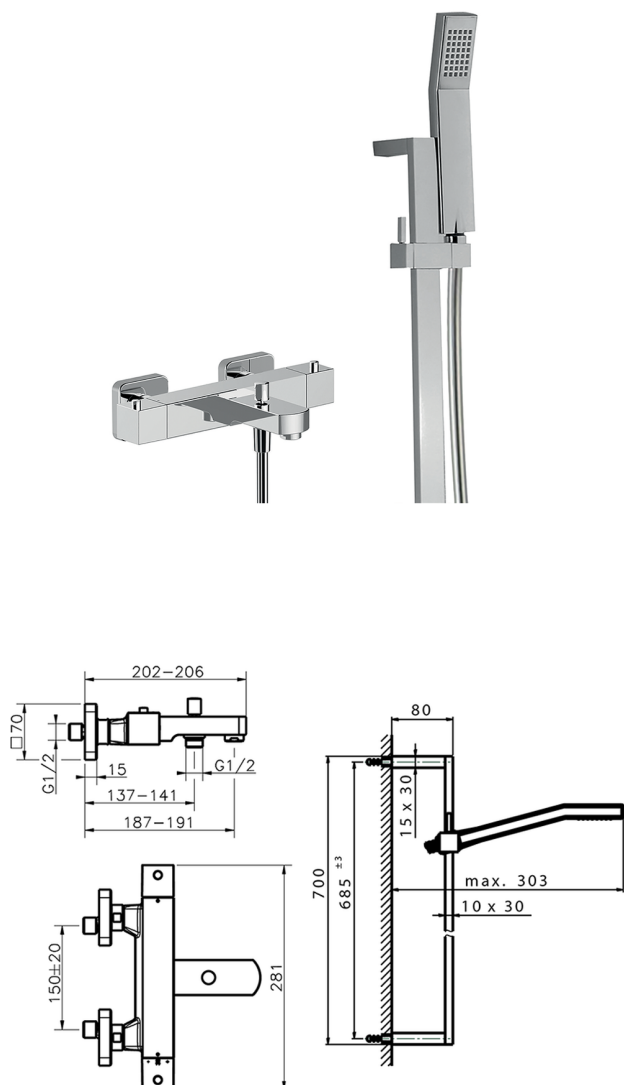

Thermostatic bath-shower mixer with sliding bar ROADSTER ACCENT_RAS27010

MODEL **RAS27010**

Thermostatic bath-shower mixer with sliding bar, 70 cm sliding rail bar with sliding bracket, 42x18 mm ABS Quad one spray handshower, 150 cm smooth SILVERFLEX Flexible Hose

AVAILABLE FINISHINGS

-  **21** 21 Chrome
-  **2B** 2B Polished Nickel
-  **2F** 2F Brushed Nickel
-  **2Q** 2Q Black Titanium
-  **40** 40 Matt Black
-  **4Q** 4Q Matt White

CHARACTERISTICS

Cartridge Spare Parts **22.04A.AR - ZZ97279004**

Argo 2 (long filter) Thermostatic Valve

Thermostatic

The Cisal thermostatic is your personal water manager, helping you to handle, control and save water and energy.

2026-06-13