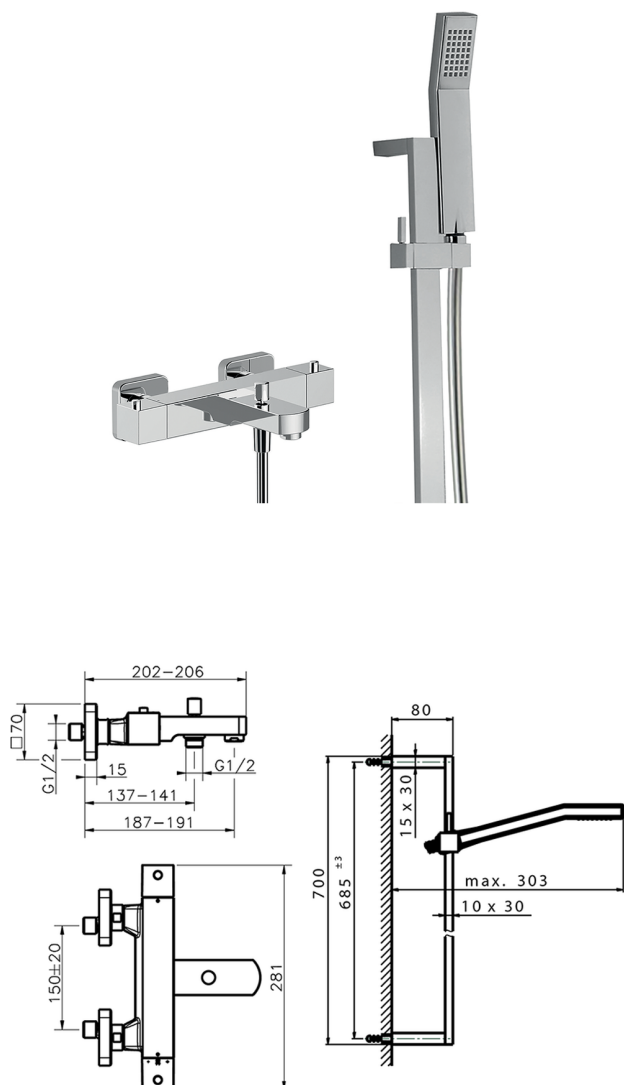

Thermostatic bath-shower mixer with sliding bar ROADSTER ACCENT_RAS27010

MODEL **RAS27010**

Thermostatic bath-shower mixer with sliding bar, 70 cm sliding rail bar with sliding bracket, 42x18 mm ABS Quad one spray handshower, 150 cm smooth SILVERFLEX Flexible Hose

AVAILABLE FINISHINGS

-  **21** 21 Chrome
-  **2B** 2B Polished Nickel
-  **2F** 2F Brushed Nickel
-  **2Q** 2Q Black Titanium
-  **40** 40 Matt Black
-  **4Q** 4Q Matt White

CHARACTERISTICS

Cartridge Spare Parts **22.04A.AR - ZZ97279004**

Argo 2 (long filter) Thermostatic Valve

Thermostatic

The Cisal thermostatic is your personal water manager, helping you to handle, control and save water and energy.

2026-04-29