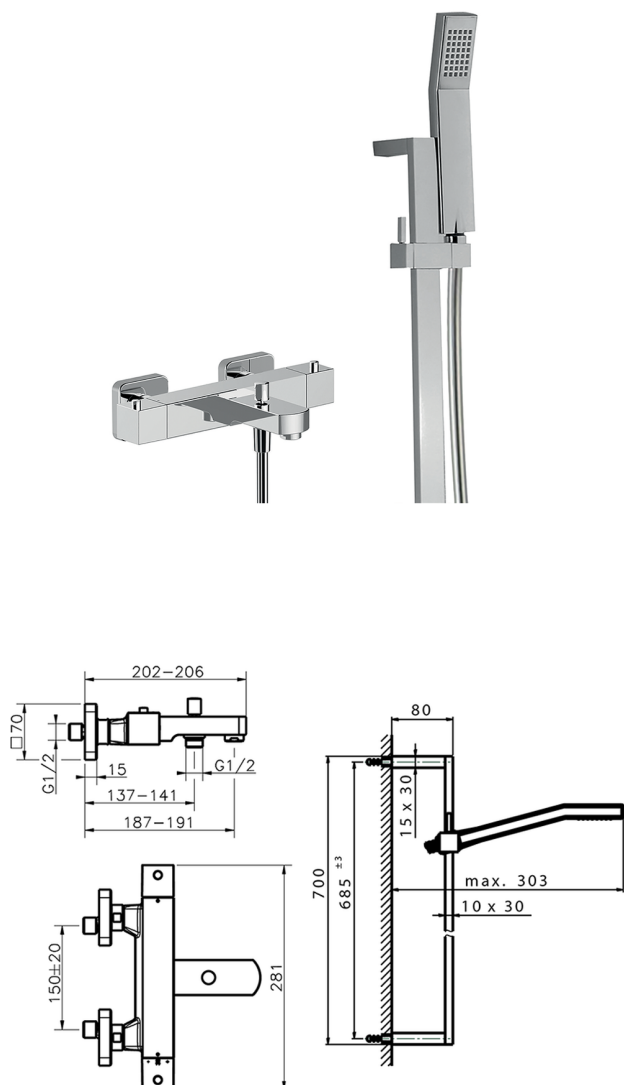

## Thermostatic bath-shower mixer with sliding bar ROADSTER ACCENT\_RAS27010

MODEL **RAS27010**

Thermostatic bath-shower mixer with sliding bar, 70 cm sliding rail bar with sliding bracket, 42x18 mm ABS Quad one spray handshower, 150 cm smooth SILVERFLEX Flexible Hose

### AVAILABLE FINISHINGS

-  **21** 21 Chrome
-  **2B** 2B Polished Nickel
-  **2F** 2F Brushed Nickel
-  **2Q** 2Q Black Titanium
-  **40** 40 Matt Black
-  **4Q** 4Q Matt White

### CHARACTERISTICS

Cartridge Spare Parts **22.04A.AR - ZZ97279004**

**Argo 2 (long filter) Thermostatic Valve**