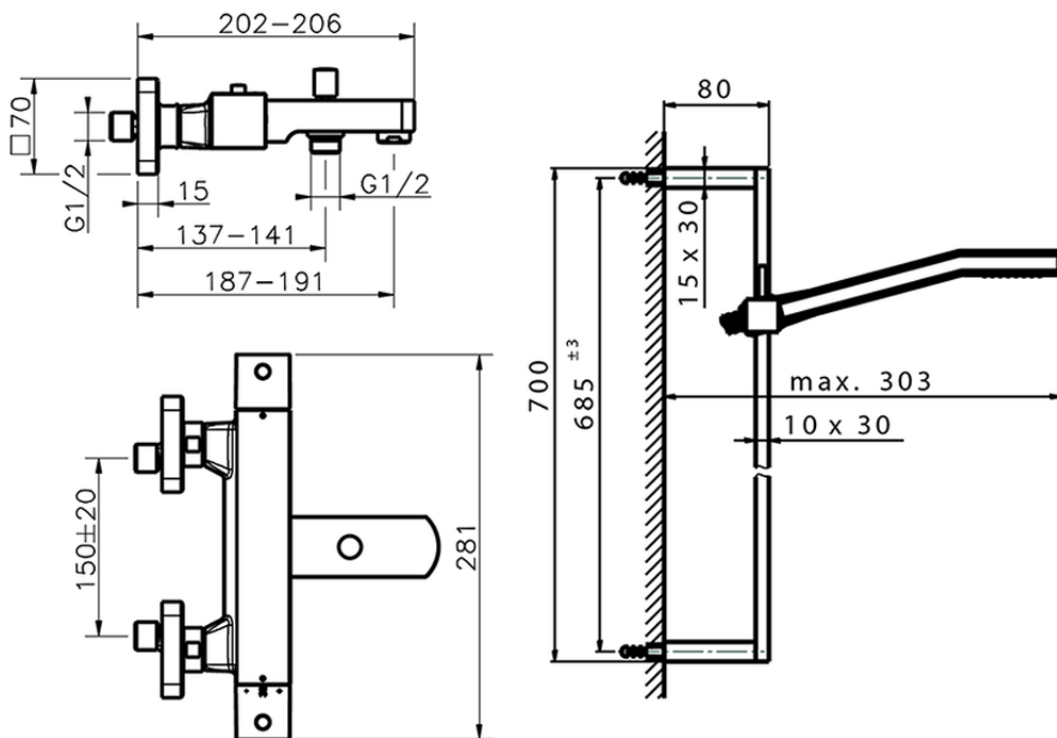

Thermostatic bath-shower mixer with sliding bar ROADSTER ACCENT_RAS27010

RAS27010

<https://en.cisal.it/thermostatic-bath-shower-mixer-with-sliding-bar-roadster-accent-ras27010>

2026-06-08