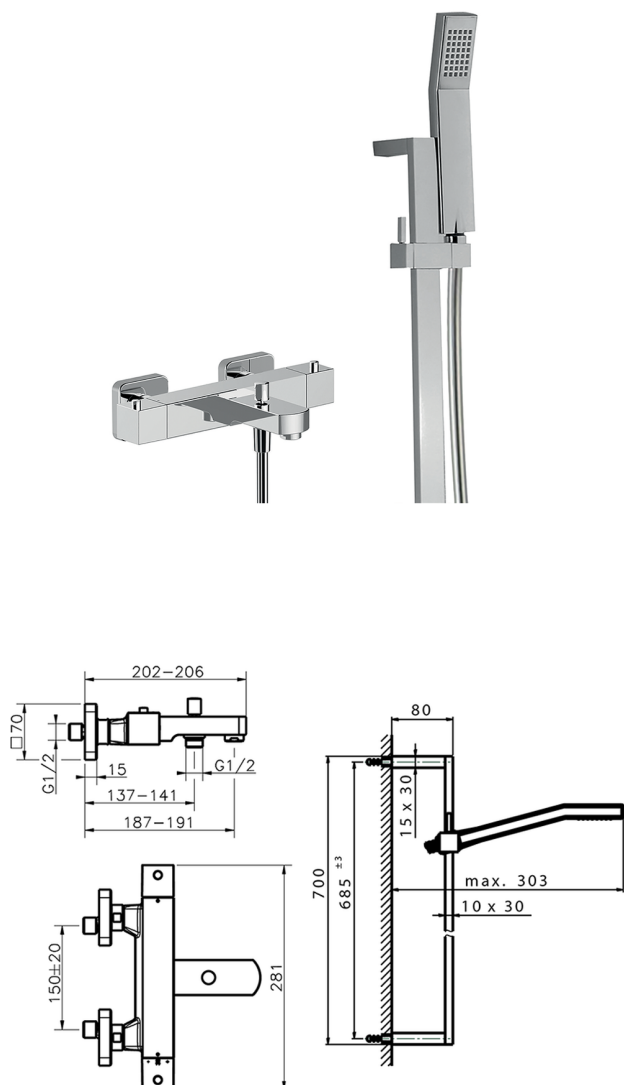

Thermostatic bath-shower mixer with sliding bar ROADSTER ACCENT_RAS27010

MODEL **RAS27010**

Thermostatic bath-shower mixer with sliding bar, 70 cm sliding rail bar with sliding bracket, 42x18 mm ABS Quad one spray handshower, 150 cm smooth SILVERFLEX Flexible Hose

AVAILABLE FINISHINGS

-  **21** 21 Chrome
-  **2B** 2B Polished Nickel
-  **2F** 2F Brushed Nickel
-  **2Q** 2Q Black Titanium
-  **40** 40 Matt Black
-  **4Q** 4Q Matt White

CHARACTERISTICS

Cartridge Spare Parts **22.04A.AR - ZZ97279004**

Argo 2 (long filter) Thermostatic Valve

Thermostatic

The Cisal thermostatic is your personal water manager, helping you to handle, control and save water and energy.

2026-04-28