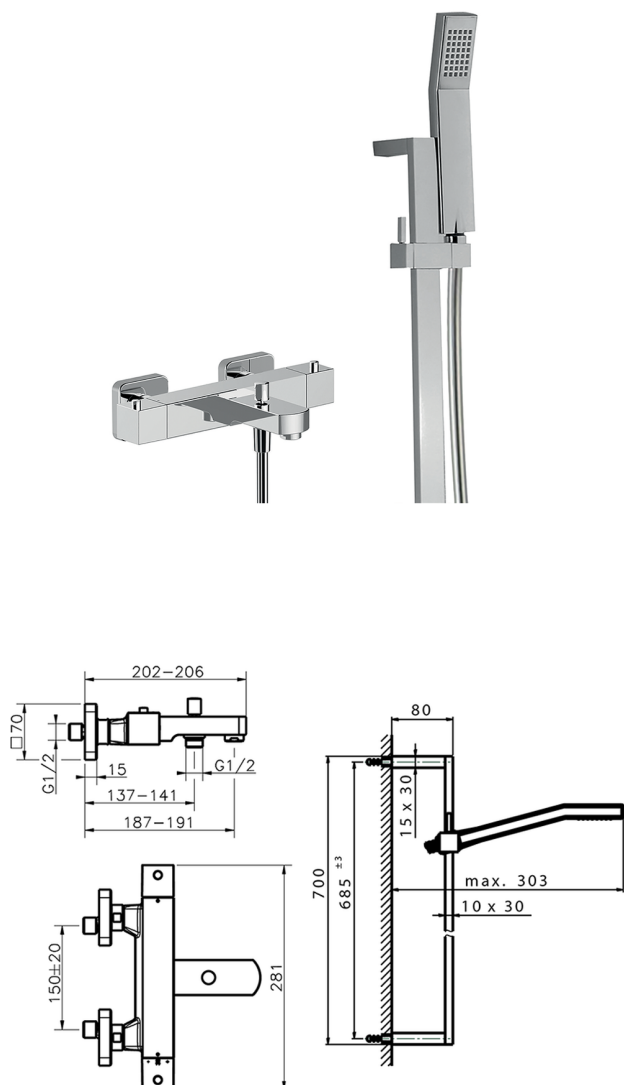

Thermostatic bath-shower mixer with sliding bar ROADSTER ACCENT_RAS27010

MODEL **RAS27010**

Thermostatic bath-shower mixer with sliding bar, 70 cm sliding rail bar with sliding bracket, 42x18 mm ABS Quad one spray handshower, 150 cm smooth SILVERFLEX Flexible Hose

AVAILABLE FINISHINGS

-  **21** 21 Chrome
-  **2B** 2B Polished Nickel
-  **2F** 2F Brushed Nickel
-  **2Q** 2Q Black Titanium
-  **40** 40 Matt Black
-  **4Q** 4Q Matt White

CHARACTERISTICS

Cartridge Spare Parts **22.04A.AR - ZZ97279004**

Argo 2 (long filter) Thermostatic Valve

Thermostatic

The Cisal thermostatic is your personal water manager, helping you to handle, control and save water and energy.

2026-04-08