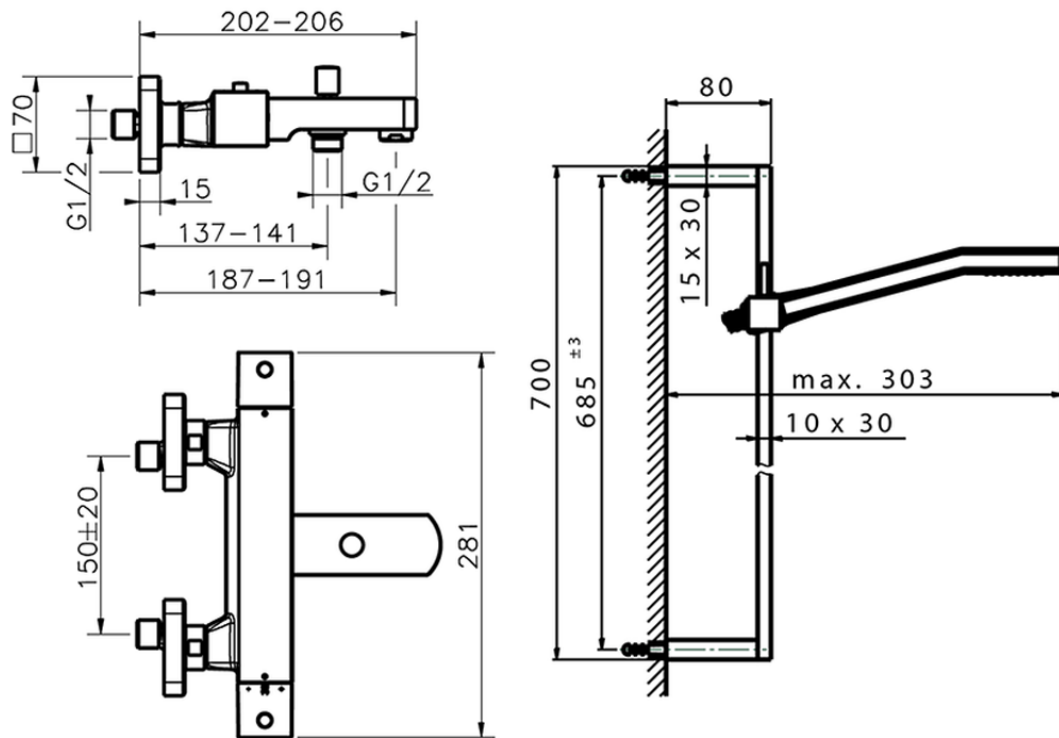

Thermostatic bath-shower mixer with sliding bar ROADSTER ACCENT_RAS27010

RAS27010

<https://en.cisal.it/thermostatic-bath-shower-mixer-with-sliding-bar-roadster-accent-ras27010>

2026-06-08