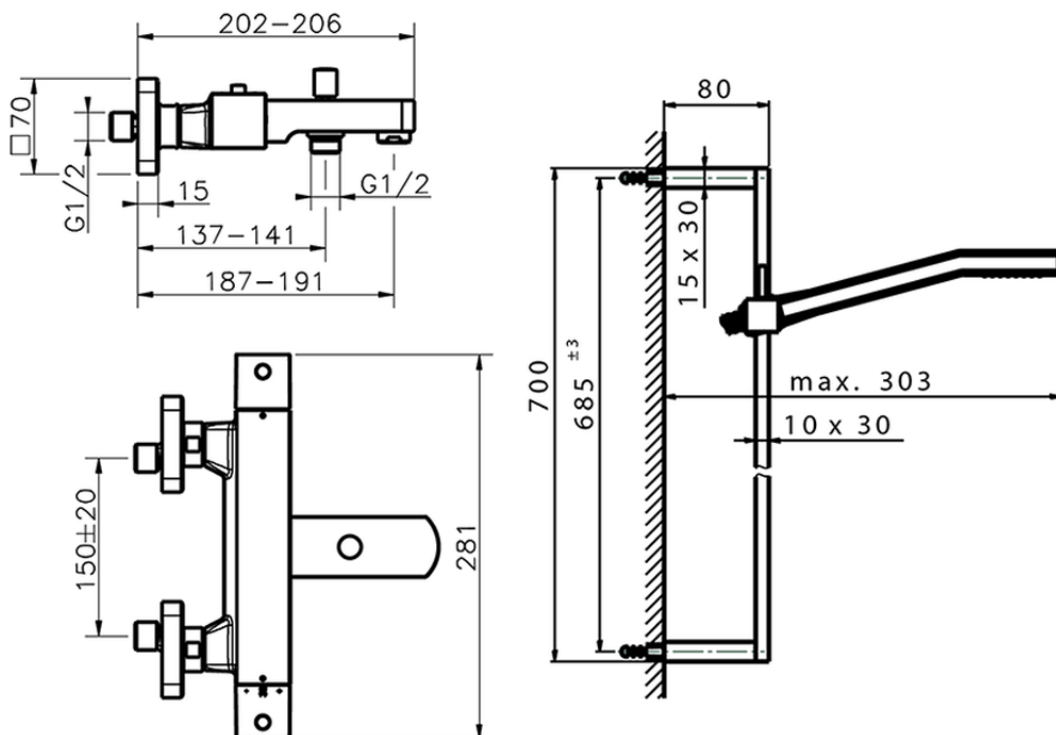

Thermostatic bath-shower mixer with sliding bar ROADSTER ACCENT_RAS27010

RAS27010

<https://en.cisal.it/thermostatic-bath-shower-mixer-with-sliding-bar-roadster-accent-ras27010>

2026-06-30