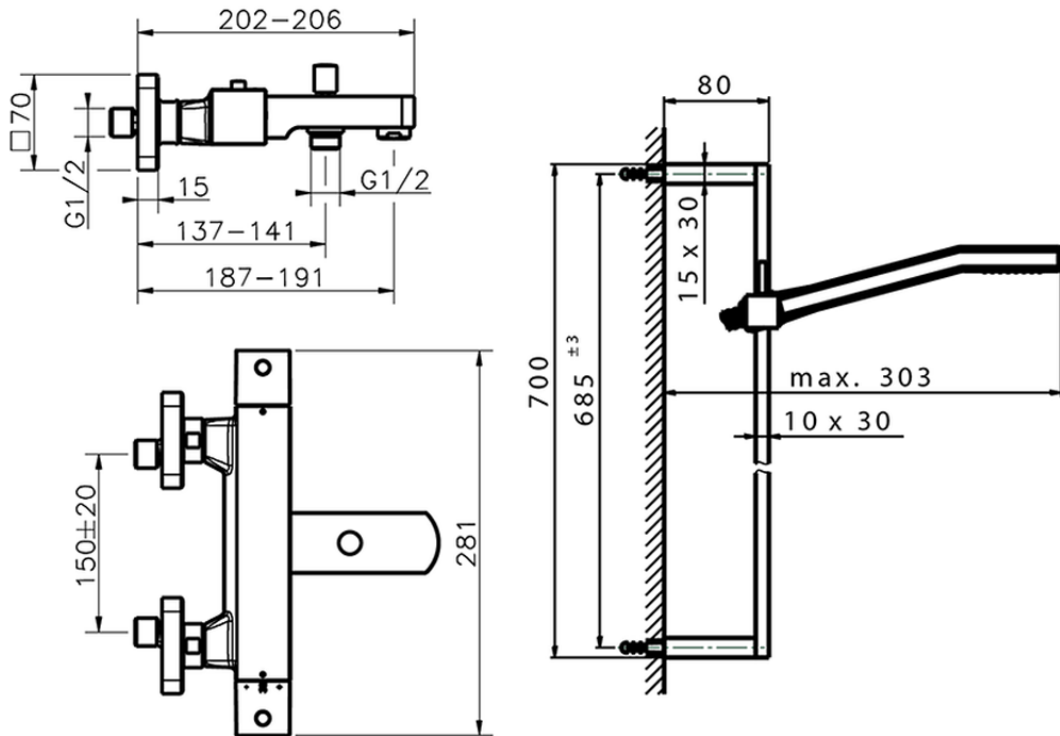

Thermostatic bath-shower mixer with sliding bar ROADSTER ACCENT_RAS27010

RAS27010

<https://en.cisal.it/thermostatic-bath-shower-mixer-with-sliding-bar-roadster-accent-ras27010>

2026-04-28