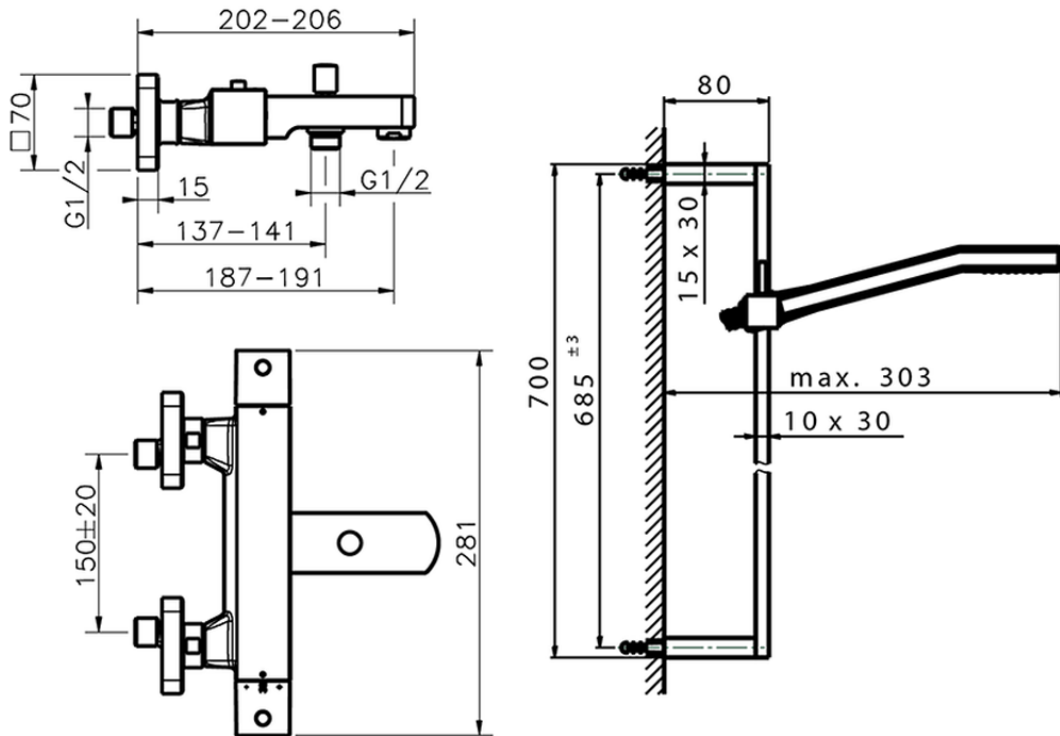

Thermostatic bath-shower mixer with sliding bar ROADSTER ACCENT_RAS27010

RAS27010

<https://en.cisal.it/thermostatic-bath-shower-mixer-with-sliding-bar-roadster-accent-ras27010>

2026-04-08