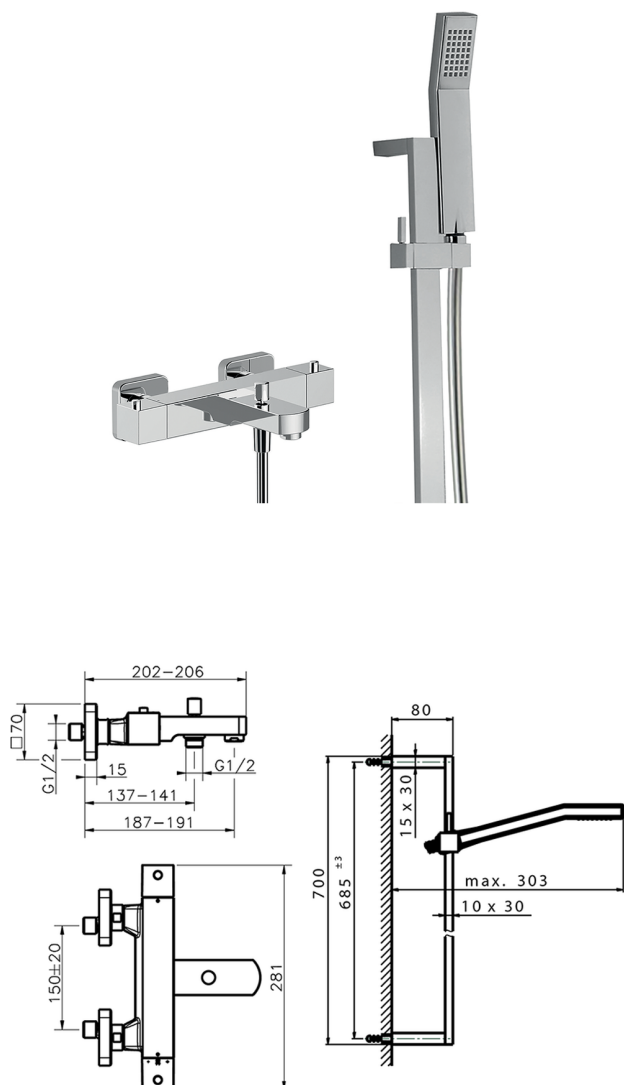

Thermostatic bath-shower mixer with sliding bar ROADSTER ACCENT_RAS27010

MODEL **RAS27010**

Thermostatic bath-shower mixer with sliding bar, 70 cm sliding rail bar with sliding bracket, 42x18 mm ABS Quad one spray handshower, 150 cm smooth SILVERFLEX Flexible Hose

AVAILABLE FINISHINGS

-  **21** 21 Chrome
-  **2B** 2B Polished Nickel
-  **2F** 2F Brushed Nickel
-  **2Q** 2Q Black Titanium
-  **40** 40 Matt Black
-  **4Q** 4Q Matt White

CHARACTERISTICS

Cartridge Spare Parts **22.04A.AR - ZZ97279004**

Argo 2 (long filter) Thermostatic Valve

Thermostatic

The Cisal thermostatic is your personal water manager, helping you to handle, control and save water and energy.

2026-04-10