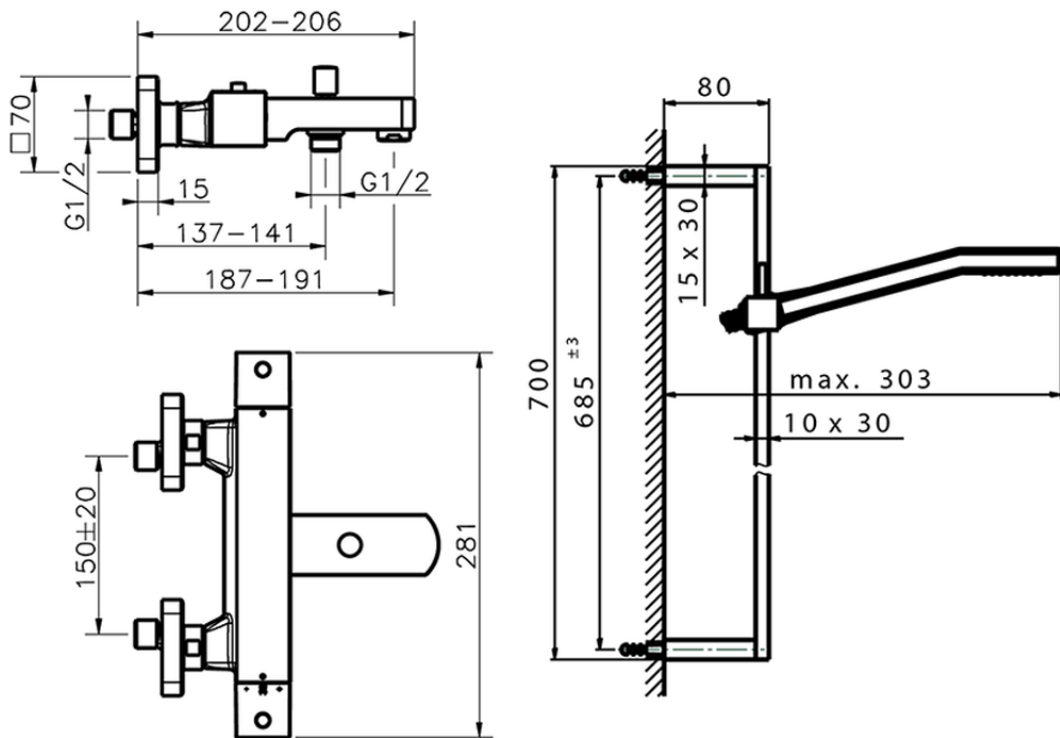

Thermostatic bath-shower mixer with sliding bar ROADSTER ACCENT_RAS27010

RAS27010

<https://en.cisal.it/thermostatic-bath-shower-mixer-with-sliding-bar-roadster-accent-ras27010>

2026-06-13