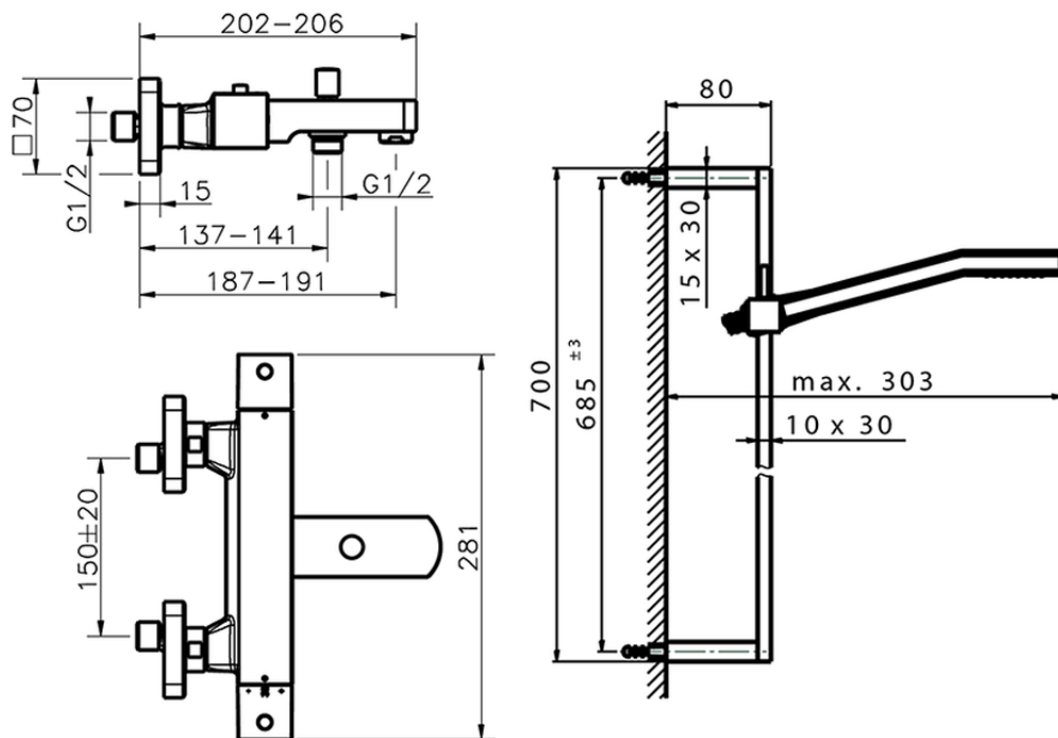

Thermostatic bath-shower mixer with sliding bar ROADSTER ACCENT_RAS27010

RAS27010

<https://en.cisal.it/thermostatic-bath-shower-mixer-with-sliding-bar-roadster-accent-ras27010>

2026-04-10