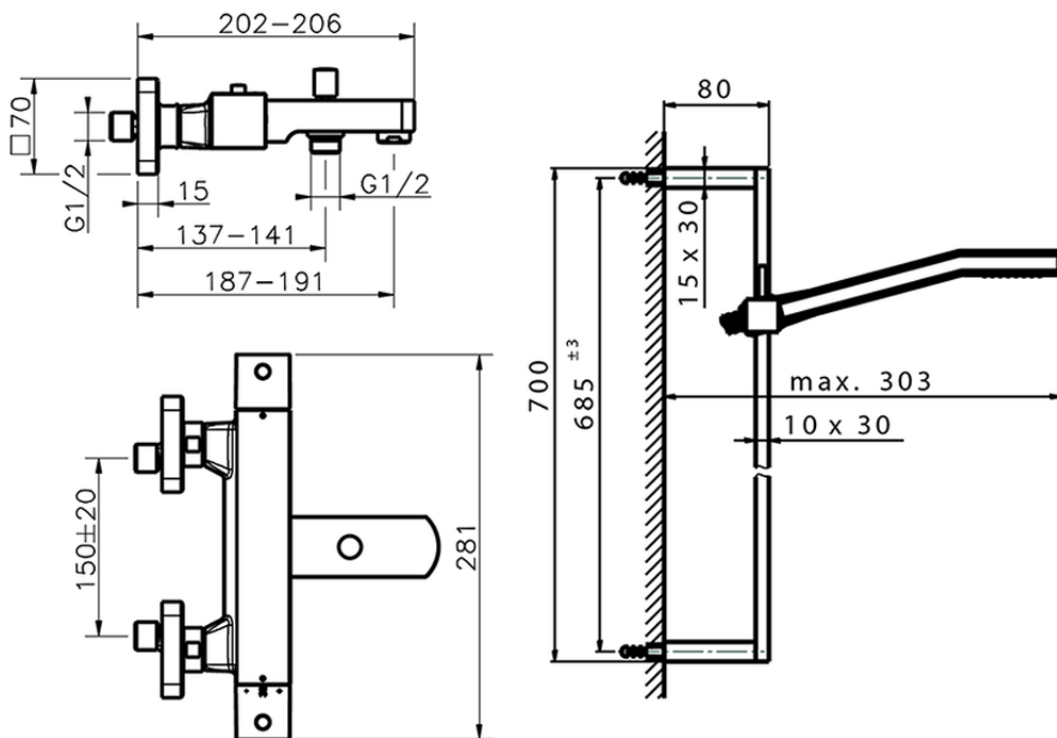

## Thermostatic bath-shower mixer with sliding bar ROADSTER ACCENT\_RAS27010

RAS27010

<https://en.cisal.it/thermostatic-bath-shower-mixer-with-sliding-bar-roadster-accent-ras27010>

2026-06-14