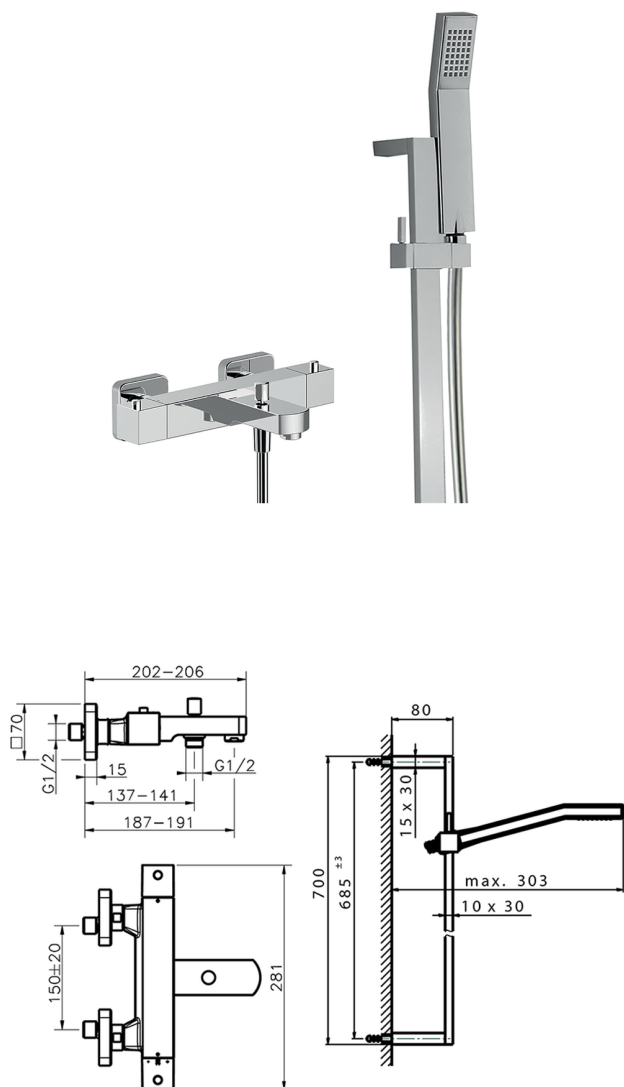

Thermostatic bath-shower mixer with sliding bar ROADSTER ACCENT_RAS27010

MODEL **RAS27010**

Thermostatic bath-shower mixer with sliding bar, 70 cm sliding rail bar with sliding bracket, 42x18 mm ABS Quad one spray handshower, 150 cm smooth SILVERFLEX Flexible Hose

AVAILABLE FINISHINGS

-  **21** 21 Chrome
-  **2B** 2B Polished Nickel
-  **2F** 2F Brushed Nickel
-  **2Q** 2Q Black Titanium
-  **40** 40 Matt Black
-  **4Q** 4Q Matt White

CHARACTERISTICS

Cartridge Spare Parts **22.04A.AR - ZZ97279004**

Argo 2 (long filter) Thermostatic Valve

Thermostatic

The Cisal thermostatic is your personal water manager, helping you to handle, control and save water and energy.

2026-06-14