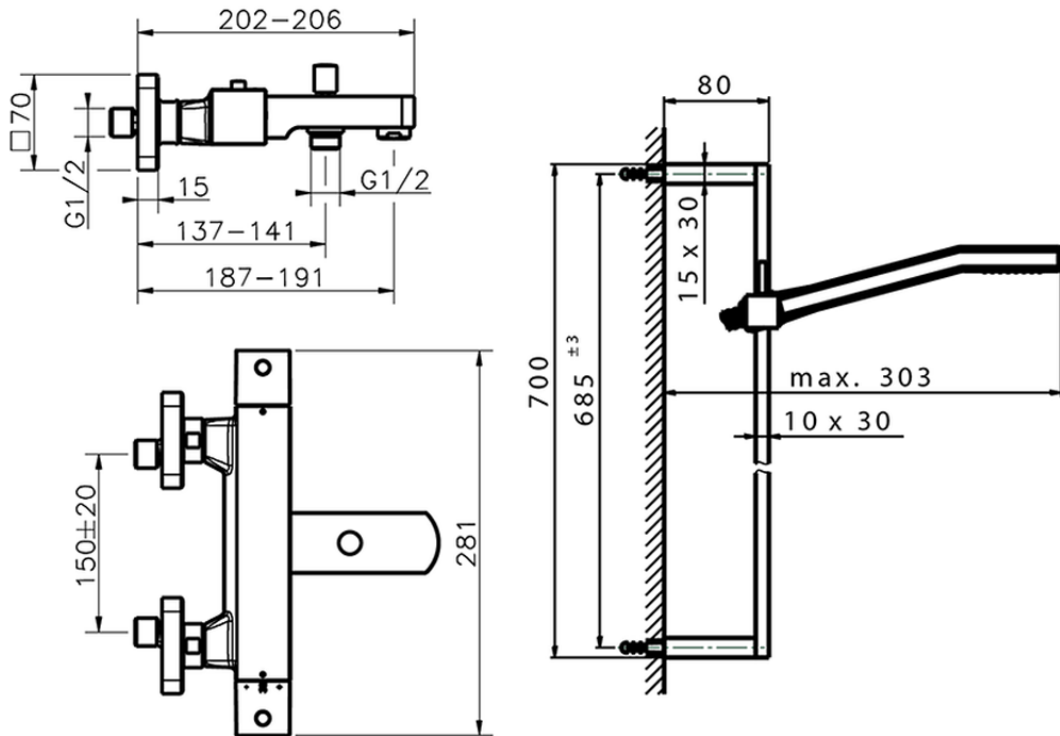

Thermostatic bath-shower mixer with sliding bar ROADSTER ACCENT_RAS27010

RAS27010

<https://en.cisal.it/thermostatic-bath-shower-mixer-with-sliding-bar-roadster-accent-ras27010>

2026-06-13