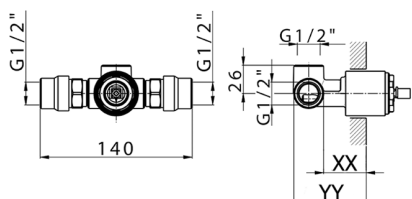

Concealed single lever shower mixer CONCEALED_ZA005301

MODEL **ZA005301**

Concealed single lever shower mixer, 1/2" concealed shower, without trim kit, with noise reducers

AVAILABLE FINISHINGS

CHARACTERISTICS

Concealed **1**
 Cartridge Spare Parts **ZZ94035000**
35 mm Cartridge

Piastra/Plate/Plaque/Platte/Placa
 2-3mm: XX 27-47 YY 54-74
 10mm: XX 16-40 YY 43-68

2026-04-06