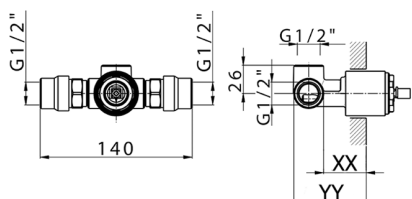

Concealed single lever shower mixer CONCEALED_ZA005301

MODEL **ZA005301**

Concealed single lever shower mixer, 1/2" concealed shower, without trim kit, with noise reducers

AVAILABLE FINISHINGS

CHARACTERISTICS

Concealed **1**
 Cartridge Spare Parts **ZZ94035000**
35 mm Cartridge

Piastra/Plate/Plaque/Platte/Placa
 2-3mm: XX 27-47 YY 54-74
 10mm: XX 16-40 YY 43-68

2026-04-26