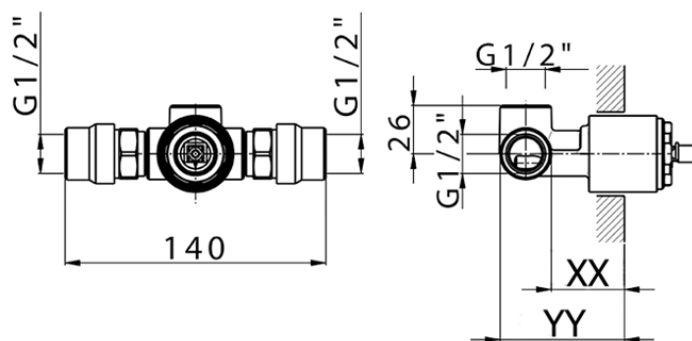

Concealed single lever shower mixer CONCEALED_ZA005301

Piastra/Plate/Plaque/Platte/Placa

2-3mm: XX 27-47 YY 54-74

10mm: XX 16-40 YY 43-68

ZA005301

<https://en.cisal.it/concealed-single-lever-shower-mixer-concealed-za005301>