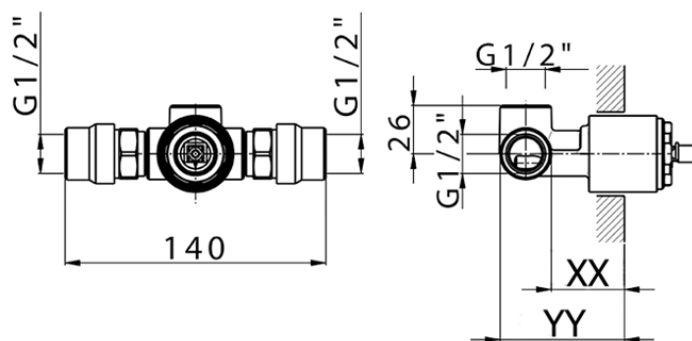

## Concealed single lever shower mixer CONCEALED\_ZA005301

Piastra/Plate/Plaque/Platte/Placa

2-3mm: XX 27-47 YY 54-74

10mm: XX 16-40 YY 43-68