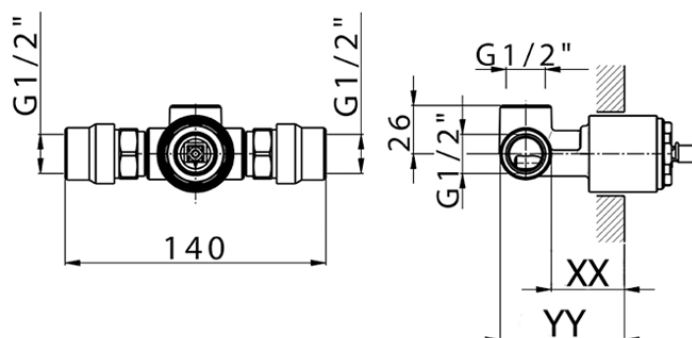

Concealed single lever shower mixer CONCEALED_ZA005301

Piastra/Plate/Plaque/Platte/Placa

2-3mm: XX 27-47 YY 54-74

10mm: XX 16-40 YY 43-68

ZA005301

<https://en.cisal.it/concealed-single-lever-shower-mixer-concealed-za005301>