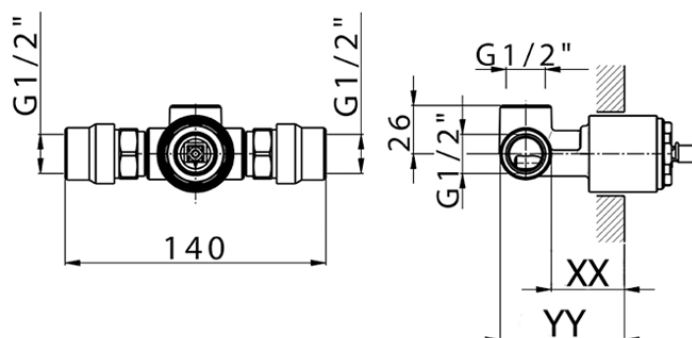

## Concealed single lever shower mixer CONCEALED\_ZA005301

Piastra/Plate/Plaque/Platte/Placa

2-3mm: XX 27-47 YY 54-74

10mm: XX 16-40 YY 43-68