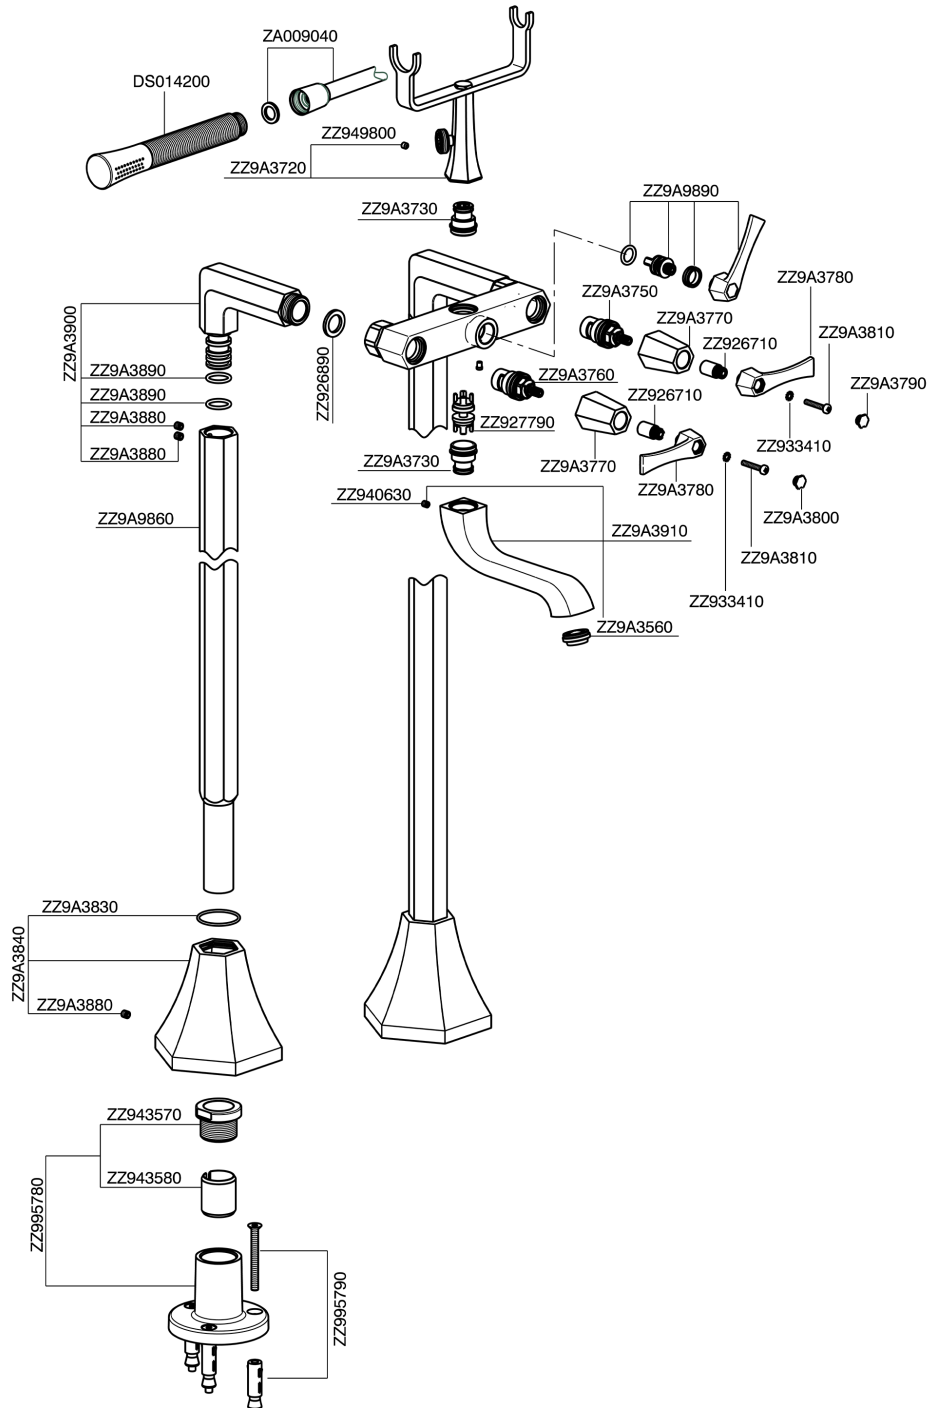

Bath mixer, with floor mount legs **CHERIE_CF004200**

MODEL **CF004200**

Bath mixer, with floor mount legs, handshower holder on cradle, Chérie Brass one spray handshower, 150 cm SUPREME Flexible Hose

AVAILABLE FINISHINGS

- 
6T 6T Chrome/Matt Black
- 
7C 7C Gold/Matt Black
- 
7D 7D Polished Nickel/Matt Black
- 
7E 7E Rose Gold/Matt Black

CHARACTERISTICS

Bath mixer, with floor mount legs CHERIE_CF004200

CF004200

<https://en.cisal.it/bath-mixer-with-floor-mount-legs-cherie-cf004200>