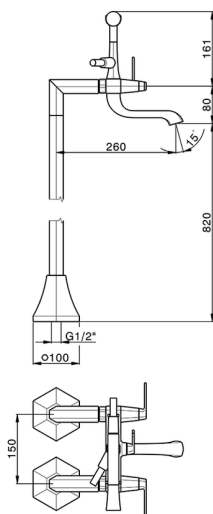

Bath mixer, with floor mount legs **CHERIE_CF004200**

MODEL **CF004200**

Bath mixer, with floor mount legs, handshower holder on cradle, Chérie Brass one spray handshower, 150 cm SUPREME Flexible Hose

AVAILABLE FINISHINGS

- 
6T 6T Chrome/Matt Black
- 
7C 7C Gold/Matt Black
- 
7D 7D Polished Nickel/Matt Black
- 
7E 7E Rose Gold/Matt Black

CHARACTERISTICS

Bath mixer, with floor mount legs CHERIE_CF004200

CF004200

<https://en.cisal.it/bath-mixer-with-floor-mount-legs-cherie-cf004200>