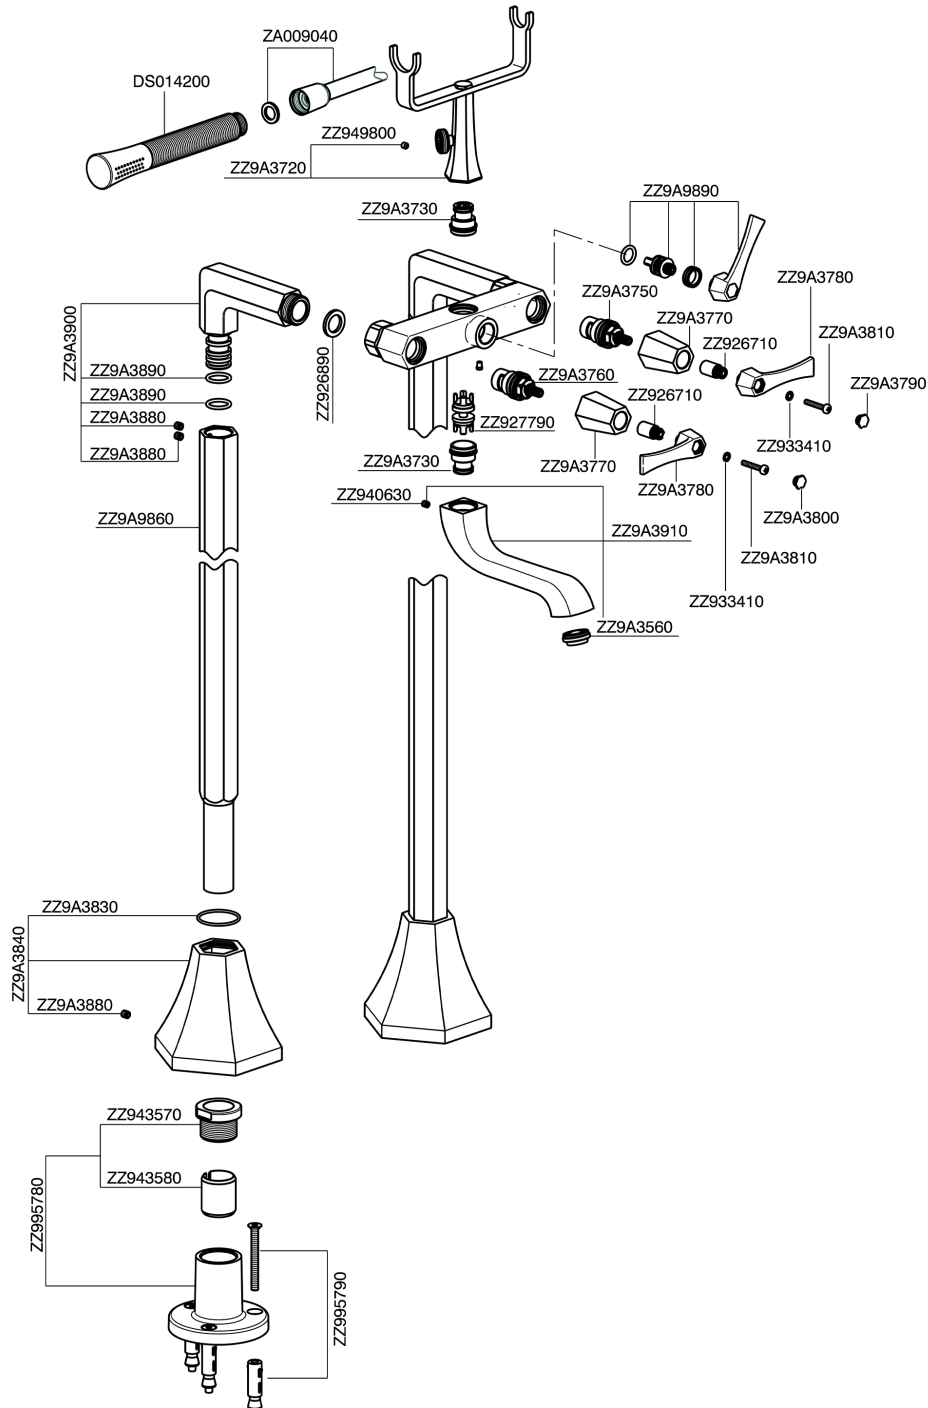

## Bath mixer, with floor mount legs CHERIE\_CF004200

CF004200

<https://en.cisal.it/bath-mixer-with-floor-mount-legs-cherie-cf004200>

2025-01-05