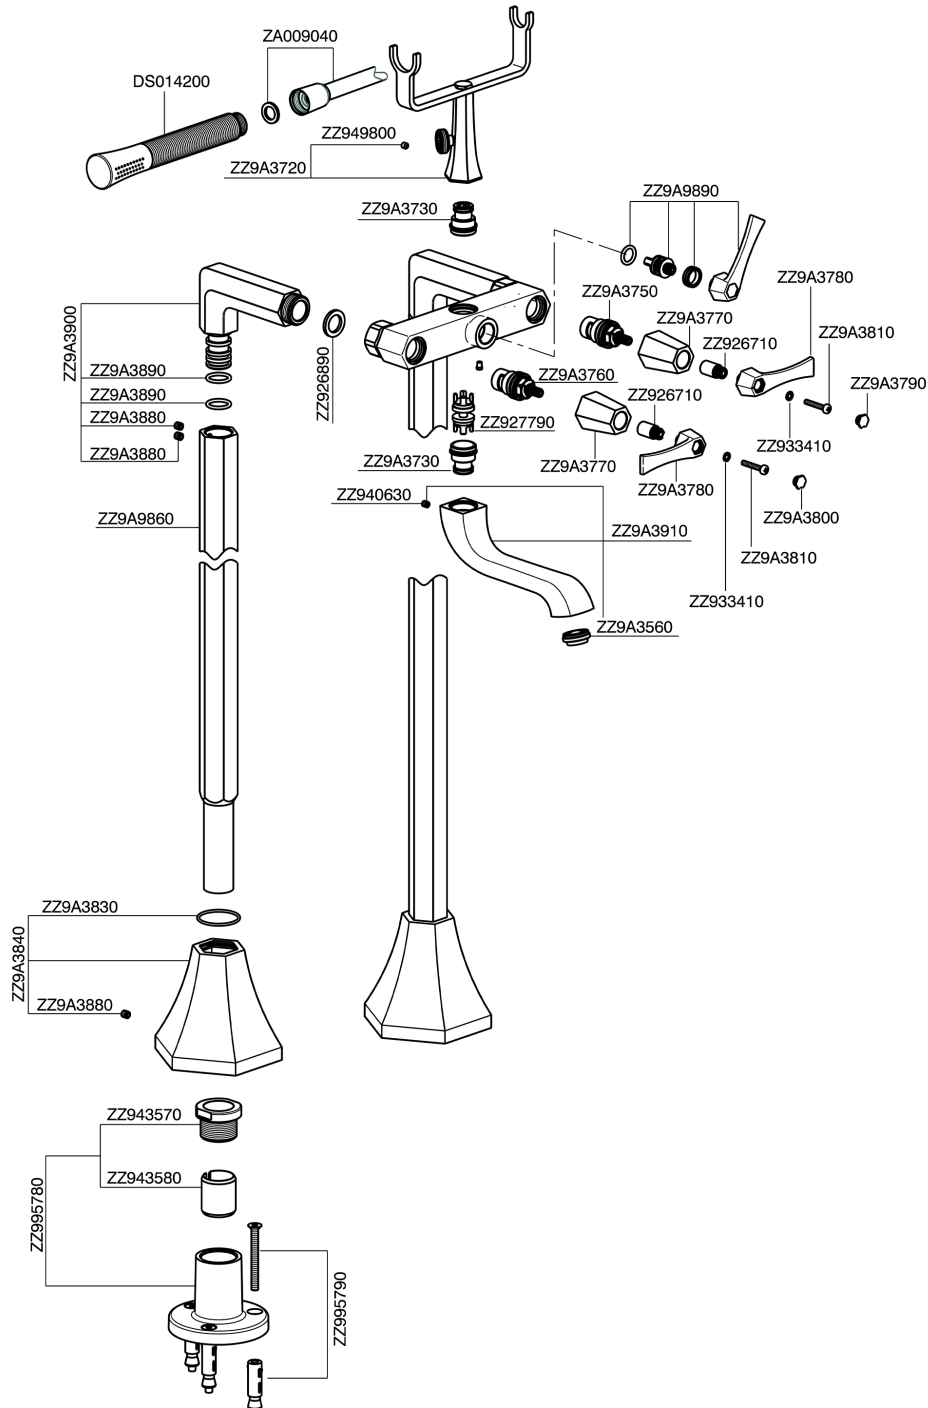

Bath mixer, with floor mount legs CHERIE_CF004200

CF004200

<https://en.cisal.it/bath-mixer-with-floor-mount-legs-cherie-cf004200>

2025-01-05