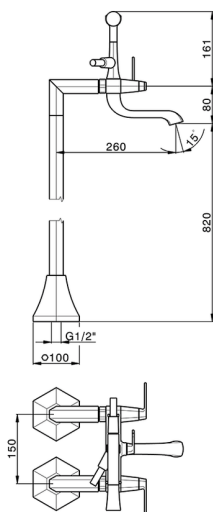

CHARACTERISTICS