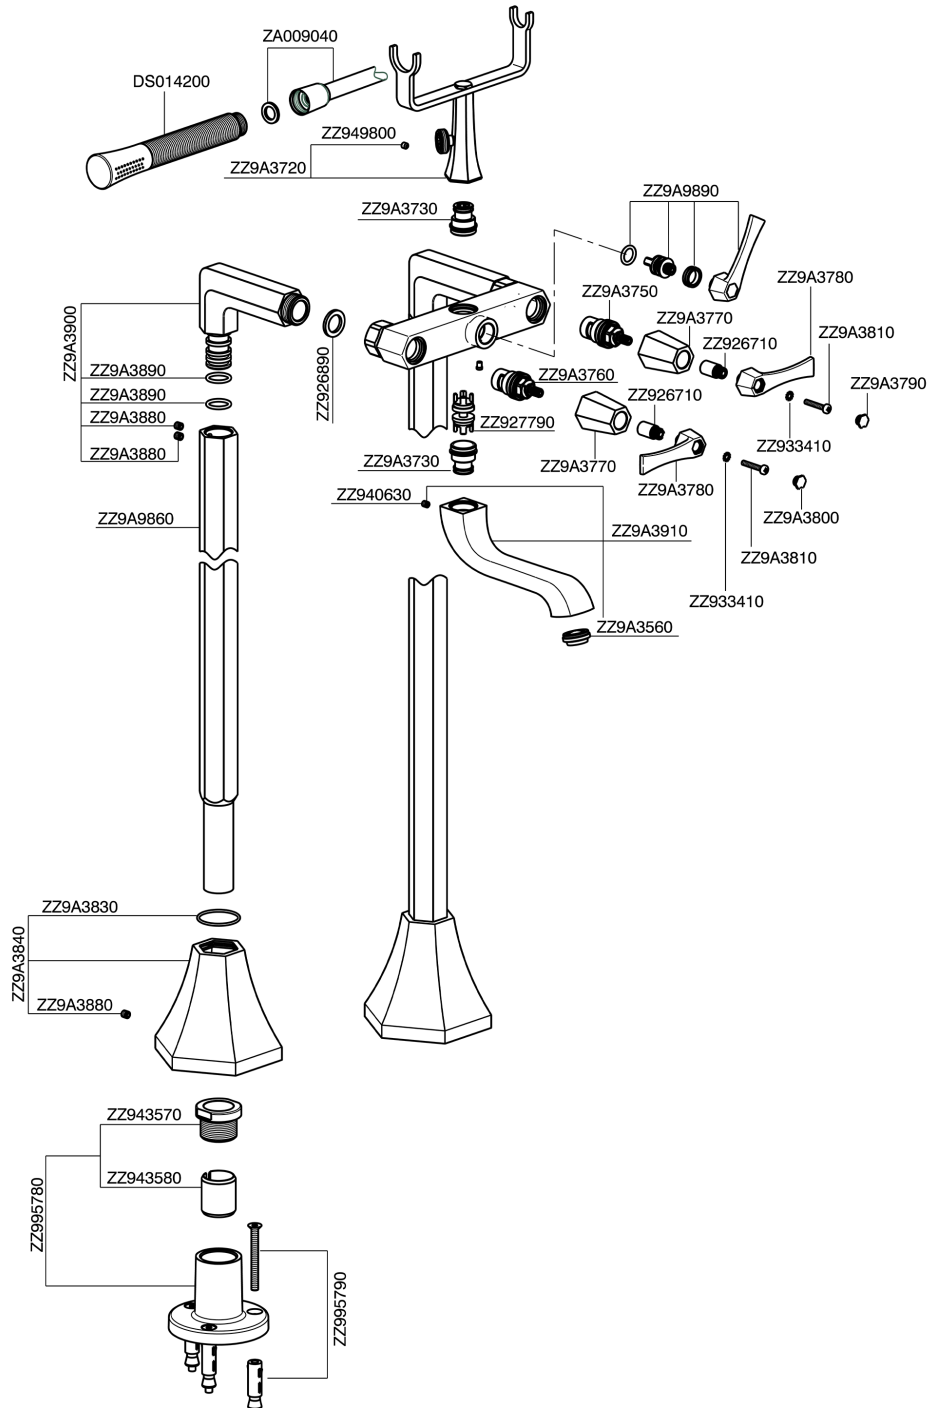

## Bath mixer, with floor mount legs **CHERIE\_CF004200**

MODEL **CF004200**

Bath mixer, with floor mount legs, handshower holder on cradle, Chérie Brass one spray handshower, 150 cm SUPREME Flexible Hose

### AVAILABLE FINISHINGS

- 
**6T** 6T Chrome/Matt Black
- 
**7C** 7C Gold/Matt Black
- 
**7D** 7D Polished Nickel/Matt Black
- 
**7E** 7E Rose Gold/Matt Black

## Bath mixer, with floor mount legs CHERIE\_CF004200

CF004200

<https://en.cisal.it/bath-mixer-with-floor-mount-legs-cherie-cf004200>

2025-01-05