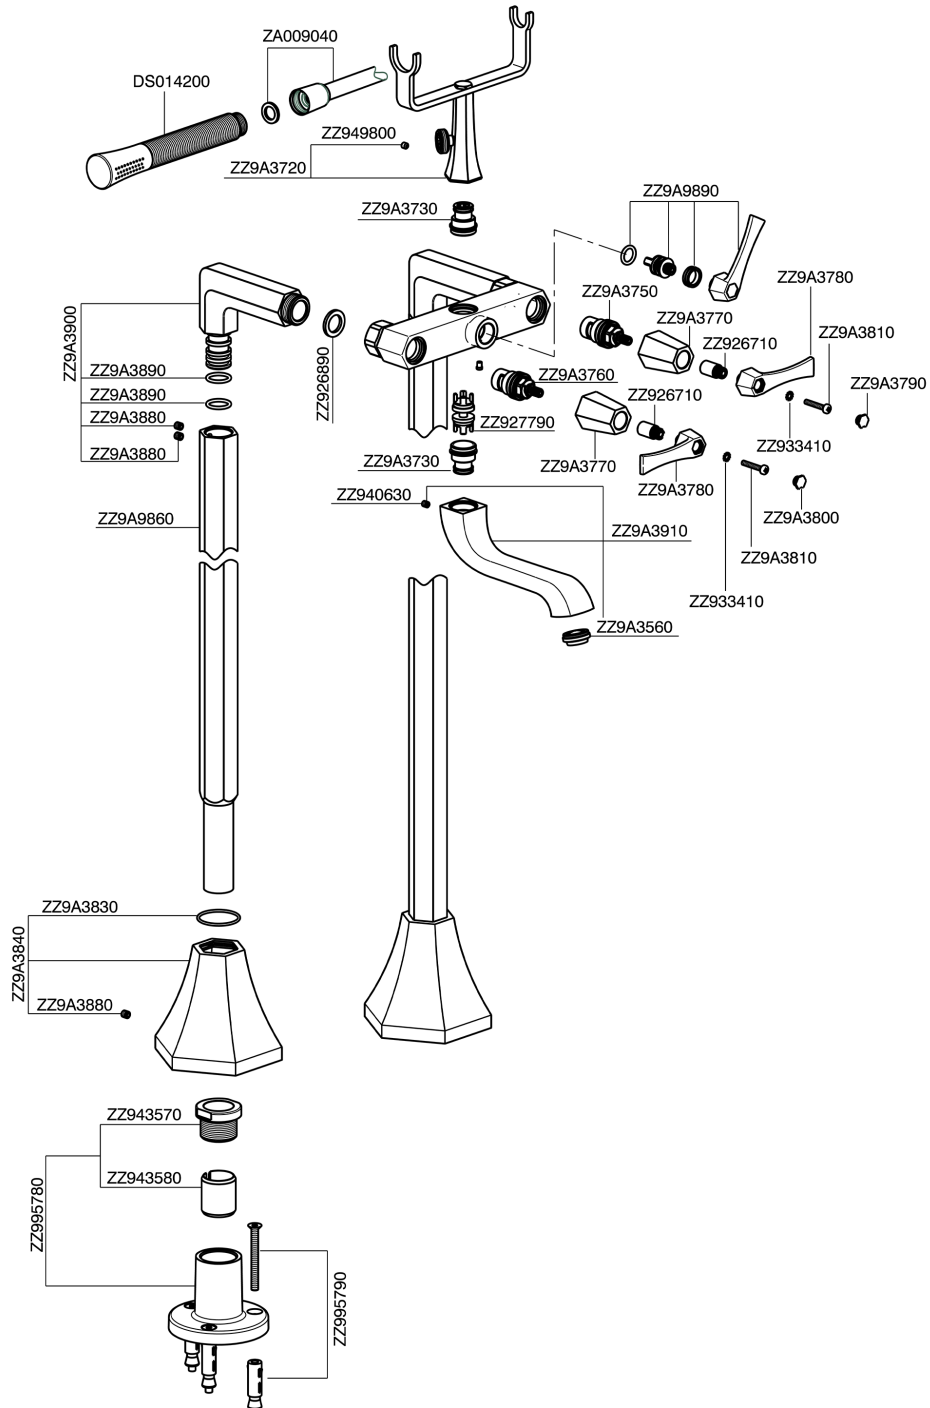

Bath mixer, with floor mount legs **CHERIE_CF004200**

MODEL **CF004200**

Bath mixer, with floor mount legs, handshower holder on cradle, Chérie Brass one spray handshower, 150 cm SUPREME Flexible Hose

AVAILABLE FINISHINGS

- 
6T 6T Chrome/Matt Black
- 
7C 7C Gold/Matt Black
- 
7D 7D Polished Nickel/Matt Black
- 
7E 7E Rose Gold/Matt Black

CHARACTERISTICS

Bath mixer, with floor mount legs CHERIE_CF004200

CF004200

<https://en.cisal.it/bath-mixer-with-floor-mount-legs-cherie-cf004200>