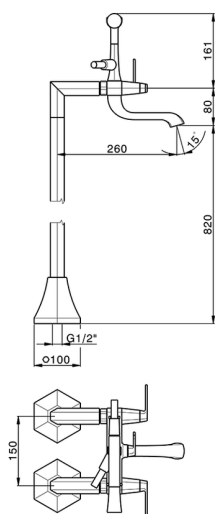

Bath mixer, with floor mount legs **CHERIE_CF004200**

MODEL **CF004200**

Bath mixer, with floor mount legs, handshower holder on cradle, Chérie Brass one spray handshower, 150 cm SUPREME Flexible Hose

AVAILABLE FINISHINGS

- 
6T 6T Chrome/Matt Black
- 
7C 7C Gold/Matt Black
- 
7D 7D Polished Nickel/Matt Black
- 
7E 7E Rose Gold/Matt Black

CHARACTERISTICS

Bath mixer, with floor mount legs CHERIE_CF004200

CF004200

<https://en.cisal.it/bath-mixer-with-floor-mount-legs-cherie-cf004200>