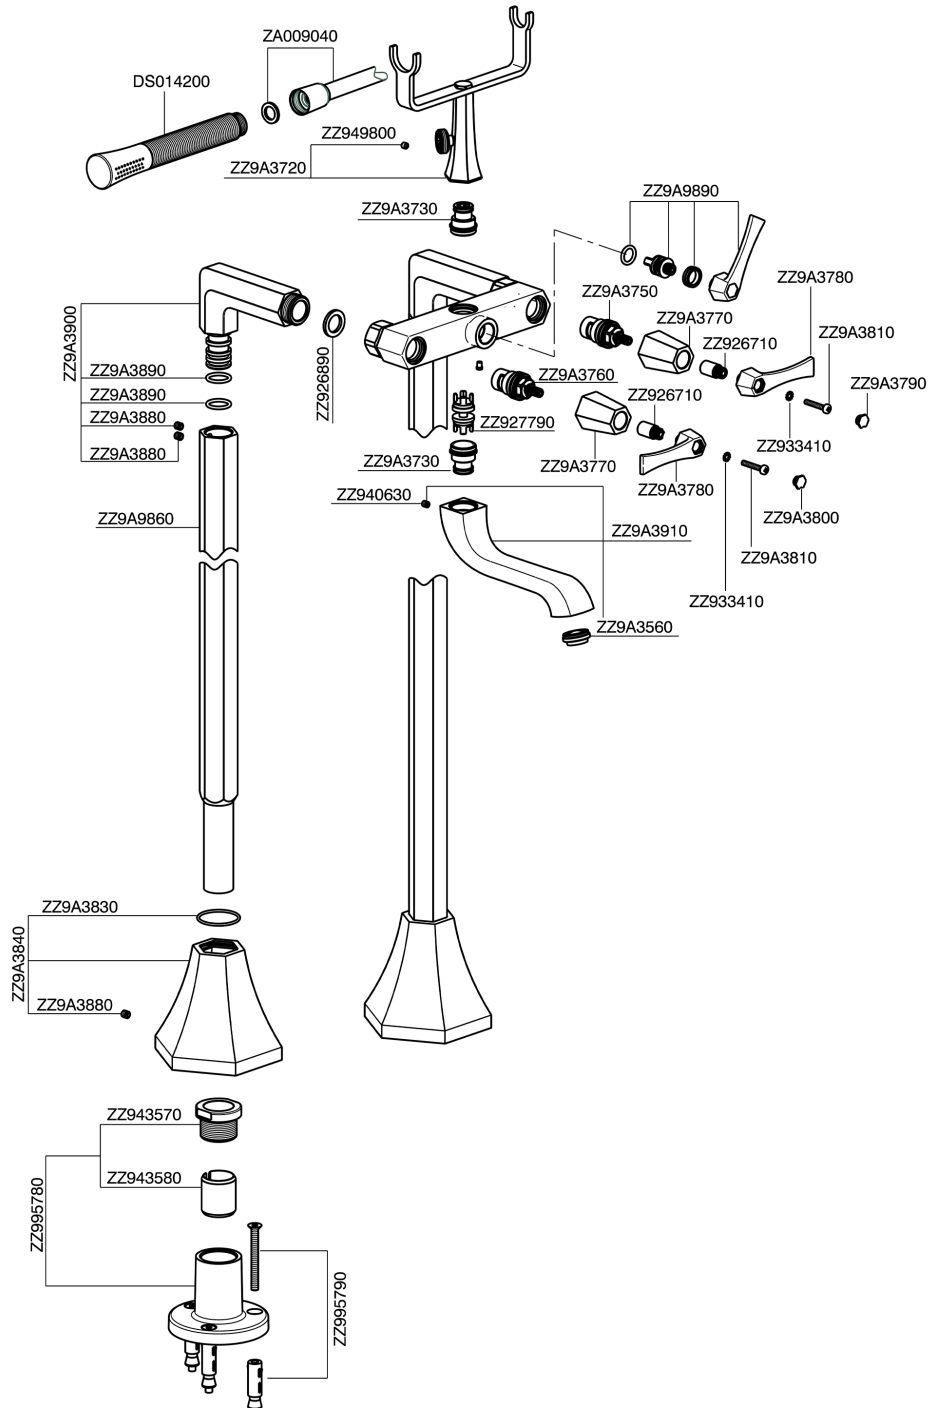

Bath mixer, with floor mount legs CHERIE_CF004200

CF004200

<https://en.cisal.it/bath-mixer-with-floor-mount-legs-cherie-cf004200>

2025-01-02