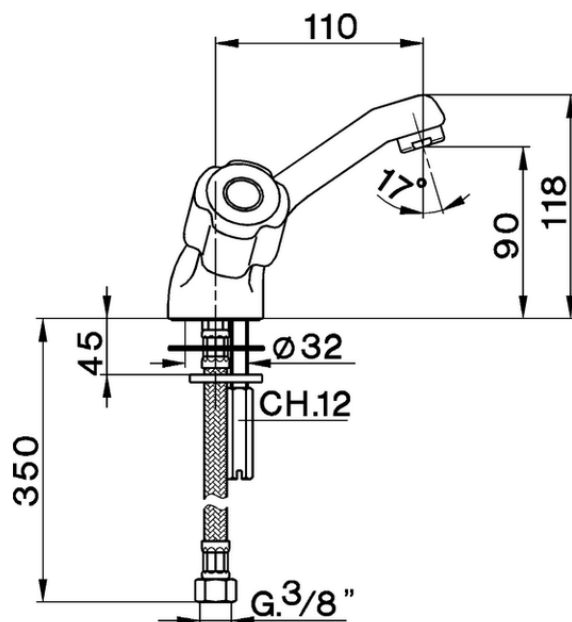

Washbasin mixer TR_TR000540

TR000540

<https://en.cisal.it/washbasin-mixer-tr-tr000540>

2026-04-08