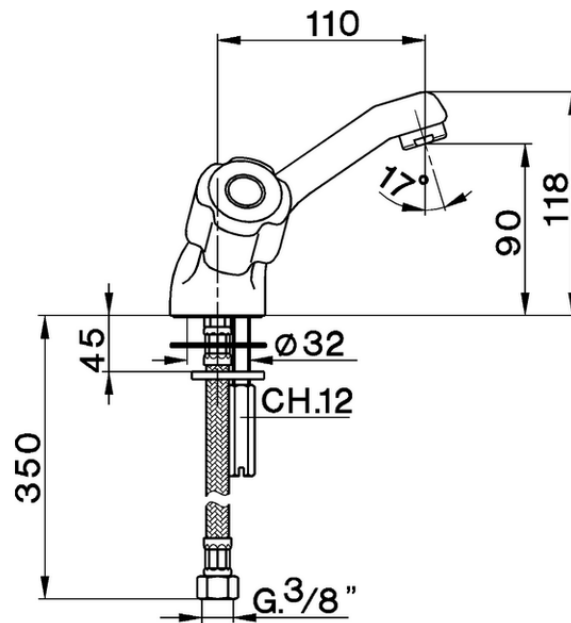

Washbasin mixer TR_TR000540

TR000540

<https://en.cisal.it/washbasin-mixer-tr-tr000540>

2026-05-19