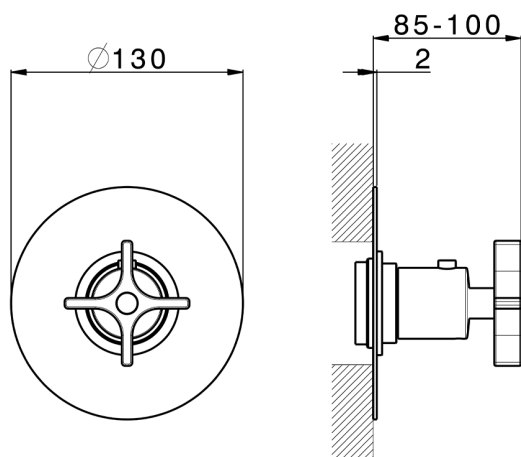

Exposed part for concealed thermo shower valve GRACE_GS007200

MODEL **GS007200**

Exposed part for concealed thermo shower valve, without stop valve, without concealed part, for items ZA007221

AVAILABLE FINISHINGS

-  **21** 21 Chrome
-  **2F** 2F Brushed Nickel
-  **2W** 2W Brushed Gold
-  **5H** 5H Dark Brass Brushed
-  **5L** 5L Brushed Black Titanium
-  **6T** 6T Chrome/Matt Black

CHARACTERISTICS

Installation **Concealed**
 Required concealed parts **ZA007221**

AVAILABLE FINISHINGS

CHARACTERISTICS

Concealed **1**
Cartridge Spare Parts **23.51A.HF**
HF Thermostatic Valve

Piastra/Plate/Plaque/Platte/Placa
2-3mm: XX 25-40 YY 76-91
10mm: XX 16-31 YY 65-80

Thermostatic