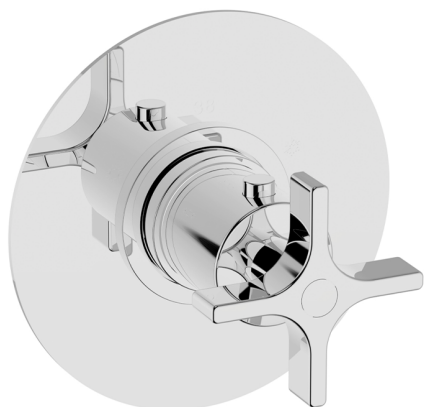

Exposed part for concealed thermo shower valve GRACE_GS007200

MODEL **GS007200**

Exposed part for concealed thermo shower valve, without stop valve, without concealed part, for items ZA007221

AVAILABLE FINISHINGS

-  **21** 21 Chrome
-  **2F** 2F Brushed Nickel
-  **2W** 2W Brushed Gold
-  **5H** 5H Dark Brass Brushed
-  **5L** 5L Brushed Black Titanium
-  **6T** 6T Chrome/Matt Black

CHARACTERISTICS

Installation **Concealed**
 Required concealed parts **ZA007221**

Thermostatic

The Cisal thermostatic is your personal water manager, helping you to handle, control and save water and energy.

3/4 Concealed thermostatic valve CONCEALED_ZA007221

MODEL **ZA007221**

3/4" Concealed thermostatic valve, without
Stopvalve, without trim kit

AVAILABLE FINISHINGS

CHARACTERISTICS

Concealed **1**
Cartridge Spare Parts **23.51A.HF**
HF Thermostatic Valve

Piastra/Plate/Plaque/Platte/Placa
2-3mm: XX 25-40 YY 76-91
10mm: XX 16-31 YY 65-80

Thermostatic