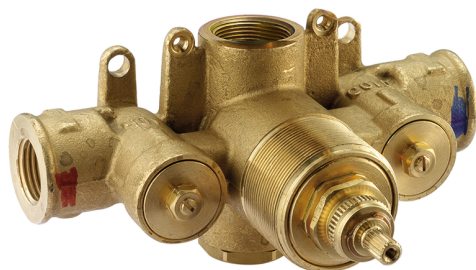

Exposed part for concealed thermo shower valve GRACE_GS007200

MODEL **GS007200**

Exposed part for concealed thermo shower valve, without stop valve, without concealed part, for items ZA007221

AVAILABLE FINISHINGS

-  **21** 21 Chrome
-  **2F** 2F Brushed Nickel
-  **2W** 2W Brushed Gold
-  **5H** 5H Dark Brass Brushed
-  **5L** 5L Brushed Black Titanium
-  **6T** 6T Chrome/Matt Black

CHARACTERISTICS

Installation **Concealed**
 Required concealed parts **ZA007221**

Thermostatic

The Cisal thermostatic is your personal water manager, helping you to handle, control and save water and energy.

3/4 Concealed thermostatic valve CONCEALED_ZA007221

MODEL **ZA007221**

3/4" Concealed thermostatic valve, without
Stopvalve, without trim kit

AVAILABLE FINISHINGS

CHARACTERISTICS

Concealed **1**
Cartridge Spare Parts **23.51A.HF**
HF Thermostatic Valve

Piastra/Plate/Plaque/Platte/Placa
2-3mm: XX 25-40 YY 76-91
10mm: XX 16-31 YY 65-80

Thermostatic