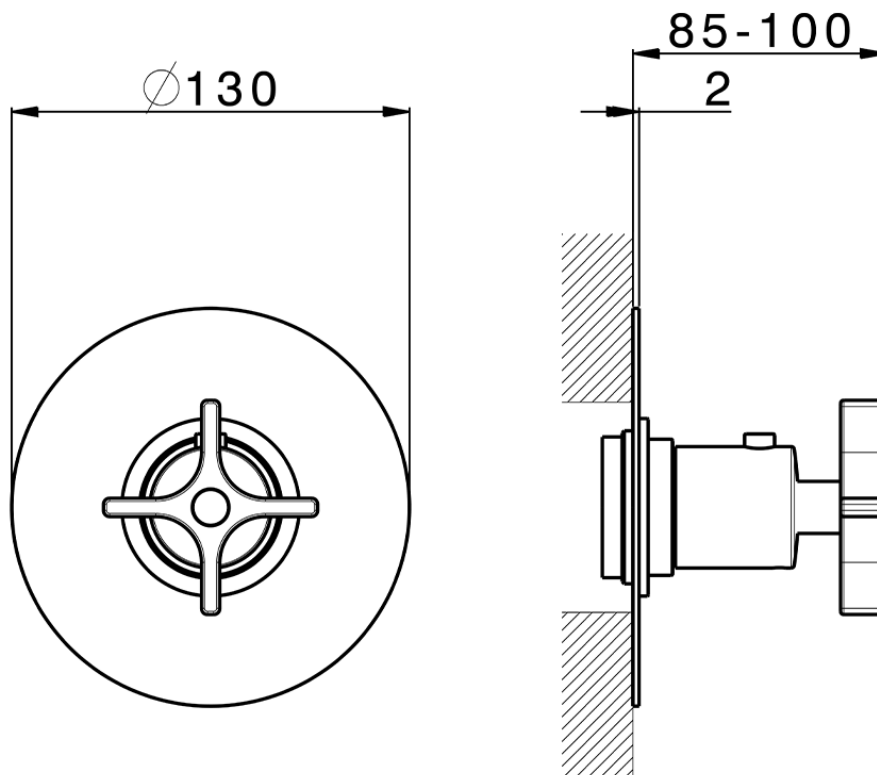

Exposed part for concealed thermo shower valve GRACE_GS007200

GS007200

<https://en.cisal.it/exposed-part-for-concealed-thermo-shower-valve-grace-gs007200>

Piastra/Plate/Plaque/Platte/Placa

2-3mm: XX 25-40 YY 76-91

10mm: XX 16-31 YY 65-80