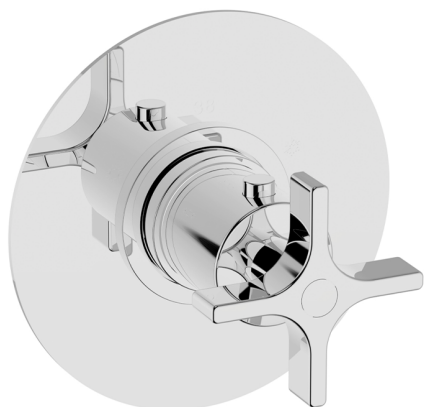

## Exposed part for concealed thermo shower valve GRACE\_GS007200

MODEL **GS007200**

Exposed part for concealed thermo shower valve, without stop valve, without concealed part, for items ZA007221

## 3/4 Concealed thermostatic valve CONCEALED\_ZA007221

MODEL **ZA007221**

3/4" Concealed thermostatic valve, without  
Stopvalve, without trim kit

AVAILABLE FINISHINGS

CHARACTERISTICS

Concealed **1**  
Cartridge Spare Parts **23.51A.HF**  
**HF Thermostatic Valve**

Piastra/Plate/Plaque/Platte/Placa  
2-3mm: XX 25-40 YY 76-91  
10mm: XX 16-31 YY 65-80