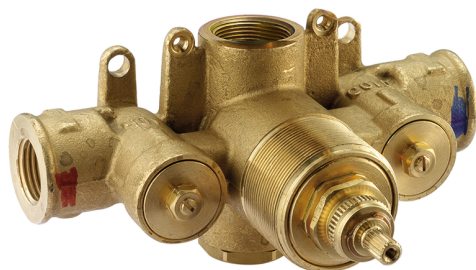

## Exposed part for concealed thermo shower valve GRACE\_GS007200

MODEL **GS007200**

Exposed part for concealed thermo shower valve, without stop valve, without concealed part, for items ZA007221

### Thermostatic

The Cisal thermostatic is your personal water manager, helping you to handle, control and save water and energy.

## 3/4 Concealed thermostatic valve CONCEALED\_ZA007221

MODEL **ZA007221**

3/4" Concealed thermostatic valve, without  
Stopvalve, without trim kit

AVAILABLE FINISHINGS

CHARACTERISTICS

Concealed **1**  
Cartridge Spare Parts **23.51A.HF**  
**HF Thermostatic Valve**