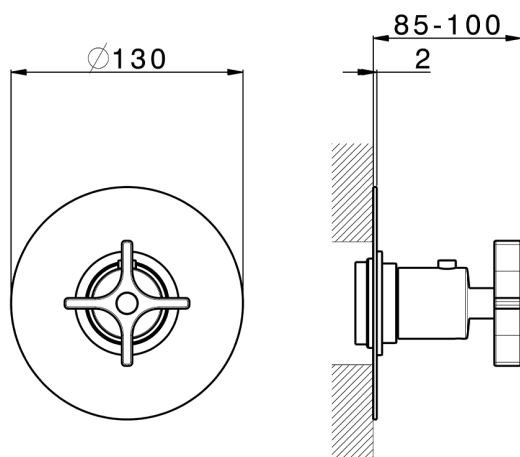

CHARACTERISTICS

Installation **Concealed**
Required concealed parts **ZA007221**

Thermostatic

The Cisal thermostatic is your personal water manager, helping you to handle, control and save water and energy.