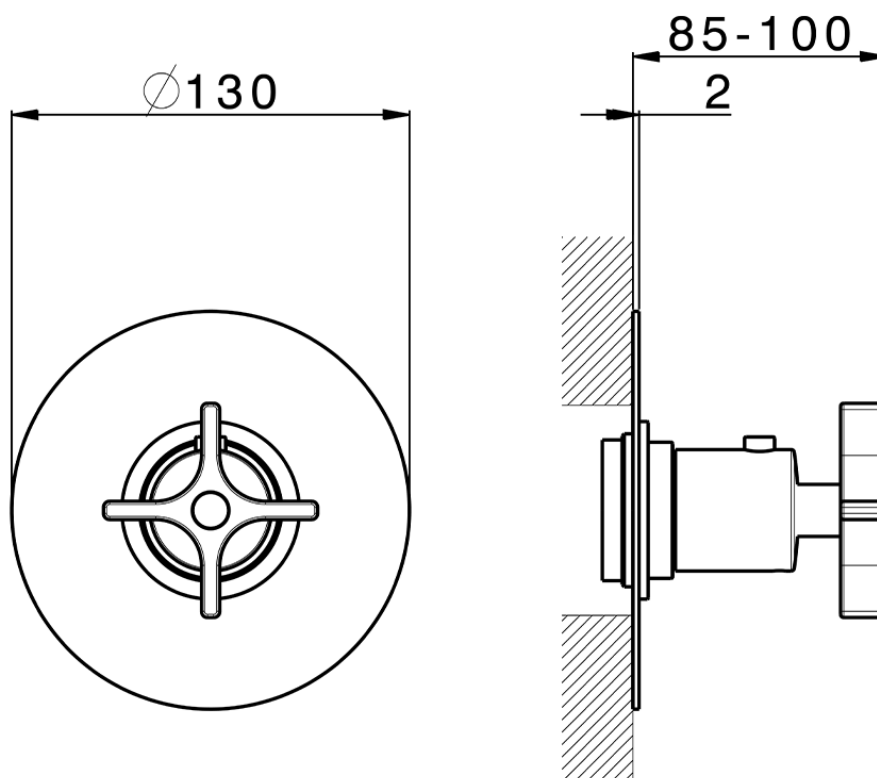

## Exposed part for concealed thermo shower valve GRACE\_GS007200

GS007200

<https://en.cisal.it/exposed-part-for-concealed-thermo-shower-valve-grace-gs007200>

## Piastra/Plate/Plaque/Platte/Placa

2-3mm: XX 25-40 YY 76-91

10mm: XX 16-31 YY 65-80

ZA007221

<https://en.cisal.it/3-4-concealed-thermostatic-valve-concealed-za007221>

2026-06-04