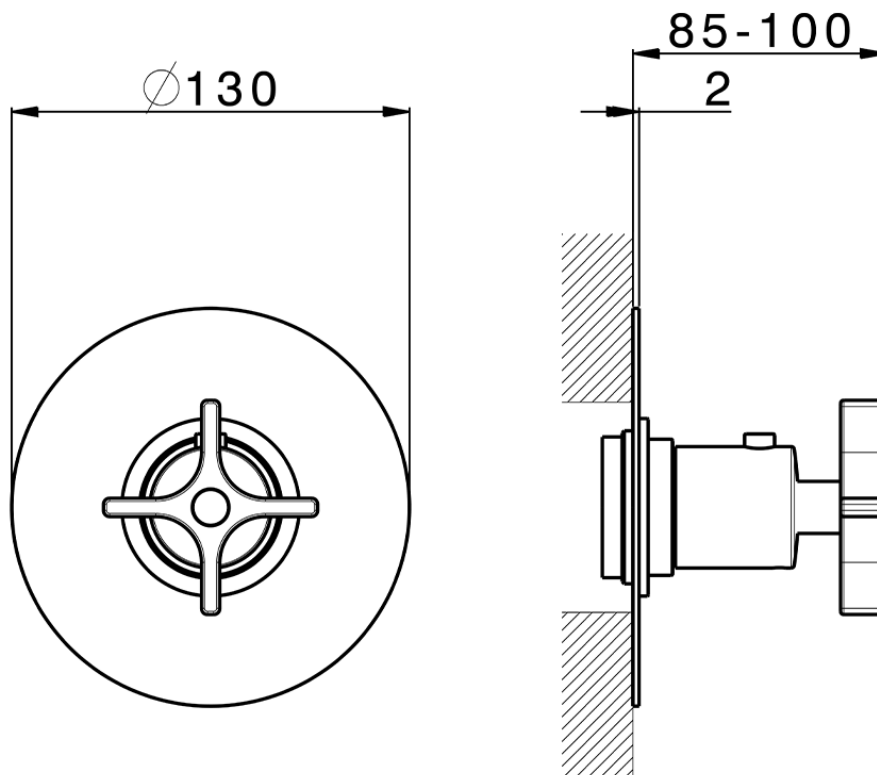

Exposed part for concealed thermo shower valve GRACE_GS007200

GS007200

<https://en.cisal.it/exposed-part-for-concealed-thermo-shower-valve-grace-gs007200>

Piastra/Plate/Plaque/Platte/Placa

2-3mm: XX 25-40 YY 76-91

10mm: XX 16-31 YY 65-80

ZA007221

<https://en.cisal.it/3-4-concealed-thermostatic-valve-concealed-za007221>

2026-06-25