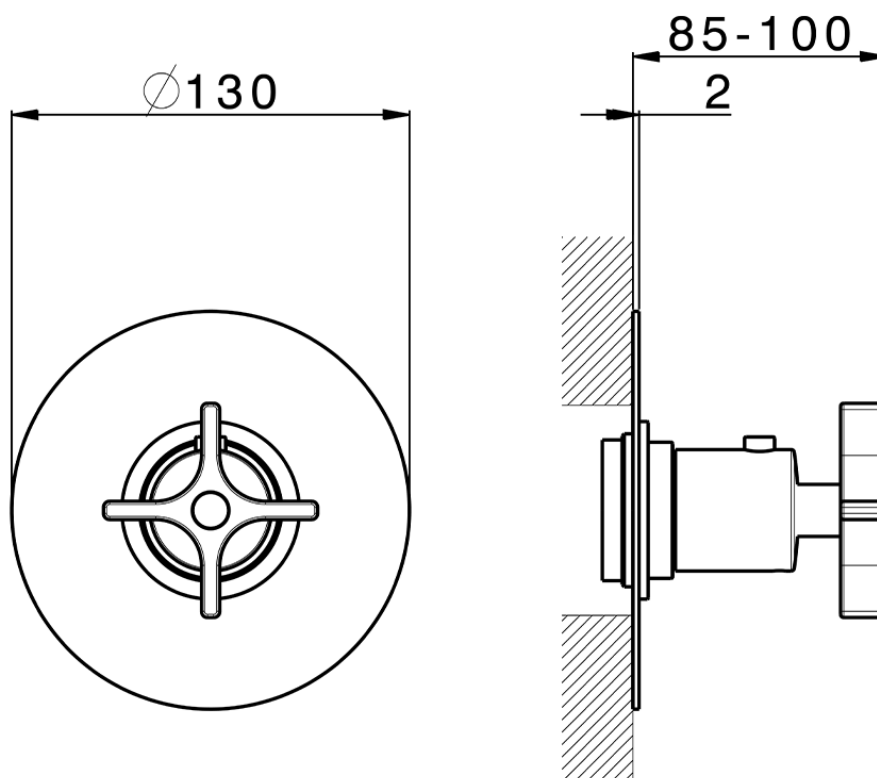

## Exposed part for concealed thermo shower valve GRACE\_GS007200

GS007200

<https://en.cisal.it/exposed-part-for-concealed-thermo-shower-valve-grace-gs007200>

Piastra/Plate/Plaque/Platte/Placa

2-3mm: XX 25-40 YY 76-91

10mm: XX 16-31 YY 65-80