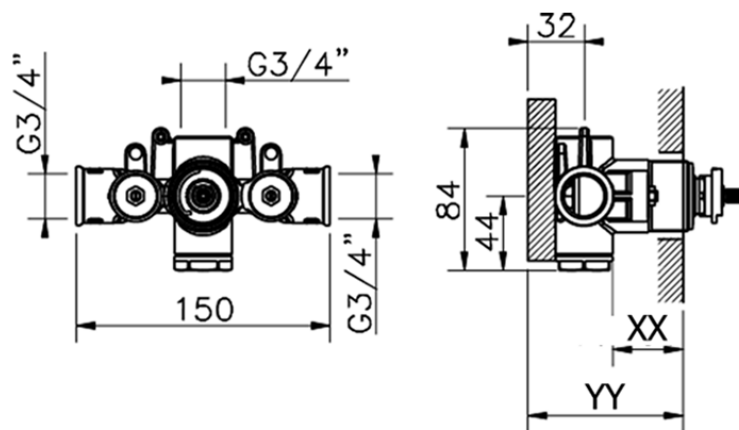

Exposed part for concealed thermo shower valve GRACE_GS007200

GS007200

<https://en.cisal.it/exposed-part-for-concealed-thermo-shower-valve-grace-gs007200>

Piastra/Plate/Plaque/Platte/Placa

2-3mm: XX 25-40 YY 76-91

10mm: XX 16-31 YY 65-80

ZA007221

<https://en.cisal.it/3-4-concealed-thermostatic-valve-concealed-za007221>

2026-06-25