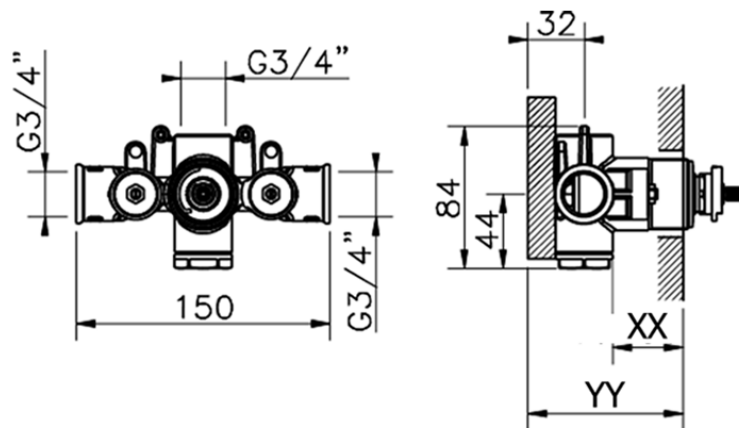

## Exposed part for concealed thermo shower valve GRACE\_GS007200

GS007200

<https://en.cisal.it/exposed-part-for-concealed-thermo-shower-valve-grace-gs007200>

Piastra/Plate/Plaque/Platte/Placa

2-3mm: XX 25-40 YY 76-91

10mm: XX 16-31 YY 65-80

ZA007221

<https://en.cisal.it/3-4-concealed-thermostatic-valve-concealed-za007221>

2026-04-25