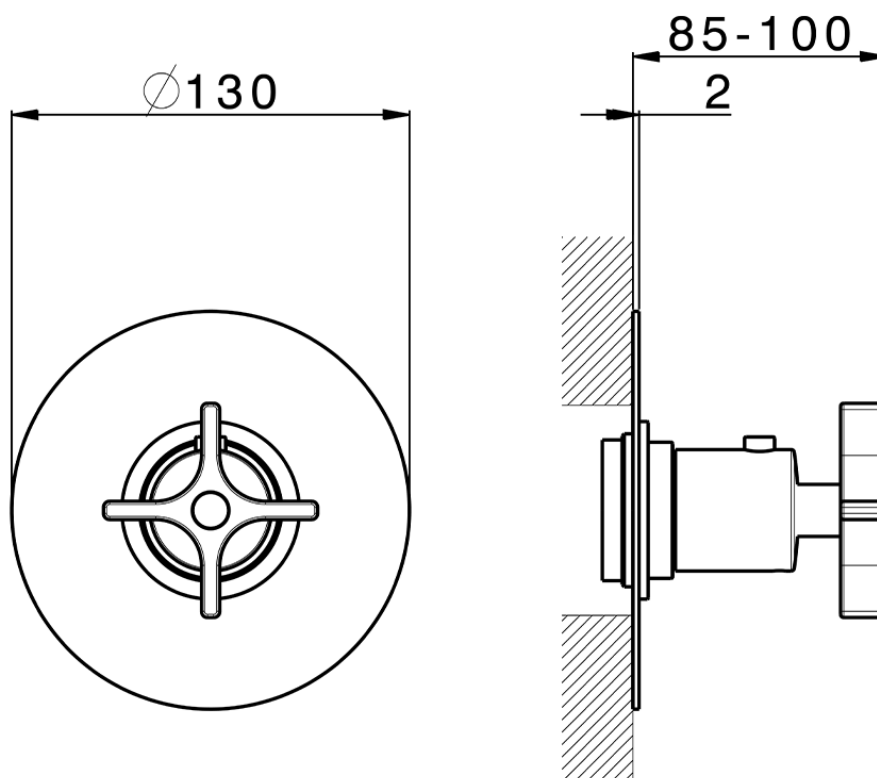

## Exposed part for concealed thermo shower valve GRACE\_GS007200

GS007200

<https://en.cisal.it/exposed-part-for-concealed-thermo-shower-valve-grace-gs007200>

Piastra/Plate/Plaque/Platte/Placa

2-3mm: XX 25-40 YY 76-91

10mm: XX 16-31 YY 65-80

ZA007221

<https://en.cisal.it/3-4-concealed-thermostatic-valve-concealed-za007221>

2026-04-25