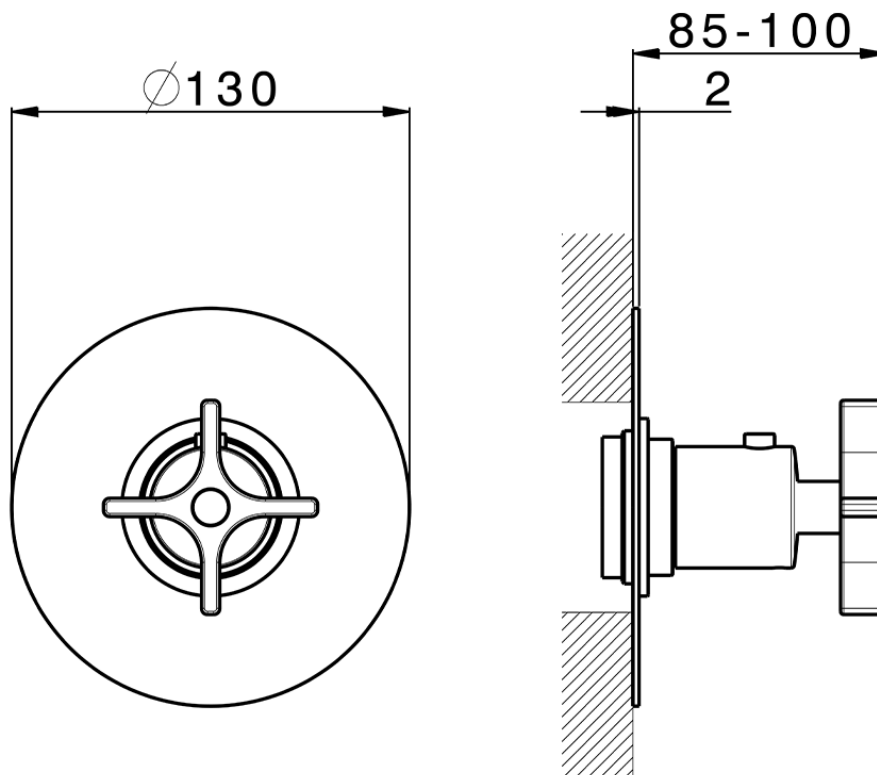

Exposed part for concealed thermo shower valve GRACE_GS007200

GS007200

<https://en.cisal.it/exposed-part-for-concealed-thermo-shower-valve-grace-gs007200>

Piastra/Plate/Plaque/Platte/Placa

2-3mm: XX 25-40 YY 76-91

10mm: XX 16-31 YY 65-80

ZA007221

<https://en.cisal.it/3-4-concealed-thermostatic-valve-concealed-za007221>

2026-06-05