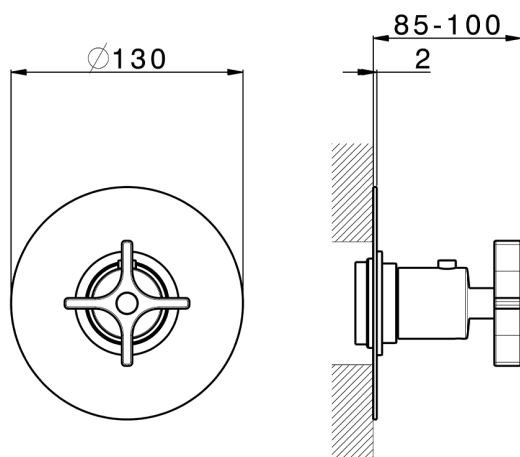

Exposed part for concealed thermo shower valve GRACE_GS007200

MODEL **GS007200**

Exposed part for concealed thermo shower valve, without stop valve, without concealed part, for items ZA007221

AVAILABLE FINISHINGS

-  **21** 21 Chrome
-  **2F** 2F Brushed Nickel
-  **2W** 2W Brushed Gold
-  **5H** 5H Dark Brass Brushed
-  **5L** 5L Brushed Black Titanium
-  **6T** 6T Chrome/Matt Black

CHARACTERISTICS

Installation **Concealed**
 Required concealed parts **ZA007221**

AVAILABLE FINISHINGS

CHARACTERISTICS

Concealed **1**
Cartridge Spare Parts **23.51A.HF**
HF Thermostatic Valve

Piastra/Plate/Plaque/Platte/Placa
2-3mm: XX 25-40 YY 76-91
10mm: XX 16-31 YY 65-80

Thermostatic