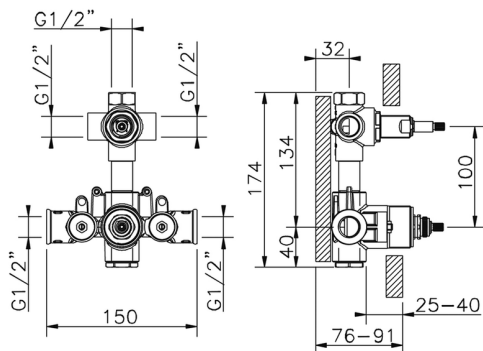

## Concealed thermostatic shower mixer, 3-outlets CONCEALED\_ZA019201

MODEL **ZA019201**

Concealed thermostatic shower mixer, 3-outlets, with 1/2" 3 outlet deviastop cartridge, without trim kit

AVAILABLE FINISHINGS

**04** 04 Without finishing

CHARACTERISTICS

Concealed **1**  
 Cartridge Spare Parts **24.04A.PP**  
**8x20 Plus P Thermostatic Valve**