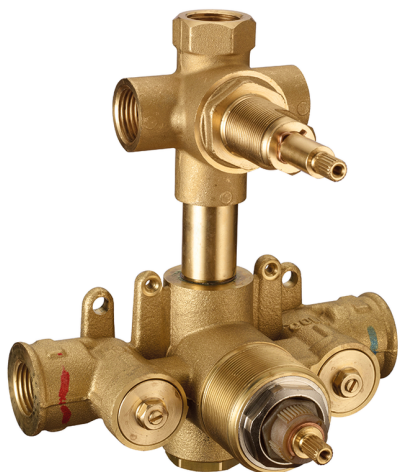

## Exposed part for con.thermo.shower mixer,3-outlets HI-RISE\_RI019200

MODEL **RI019200**

Exposed part for con.thermo.shower mixer,3-outlets,wth 3 outlet deviastop,without concealed part,for item ZA019201

## Concealed thermostatic shower mixer, 3-outlets CONCEALED\_ZA019201

MODEL **ZA019201**

Concealed thermostatic shower mixer, 3-outlets, with 1/2" 3 outlet deviastop cartridge, without trim kit

AVAILABLE FINISHINGS

**04** 04 Without finishing

CHARACTERISTICS

Concealed **1**  
 Cartridge Spare Parts **24.04A.PP**  
**8x20 Plus P Thermostatic Valve**

### DeviaStop

The Cisal Devia Stop technology allows to adjust the water flow and to direct it to the selected output point (overhead soaker, hand shower, etc).