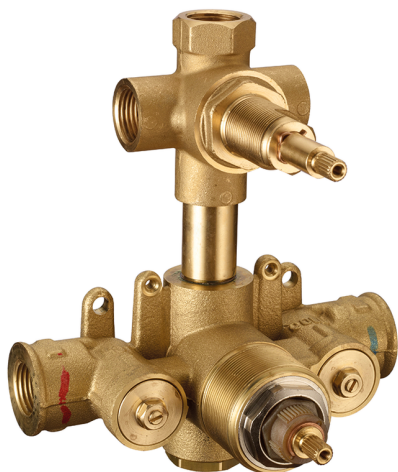

Exposed part for con.thermo.shower mixer,3-outlets HI-RISE_RI019200

MODEL **RI019200**

Exposed part for con.thermo.shower mixer,3-outlets,with 3 outlet deviastop,without concealed part,for item ZA019201

Thermostatic

The Cisal thermostatic is your personal water manager, helping you to handle, control and save water and energy.

CHARACTERISTICS

Installation **Concealed**
 Required concealed parts **ZA019201**

Concealed thermostatic shower mixer, 3-outlets CONCEALED_ZA019201

MODEL **ZA019201**

Concealed thermostatic shower mixer, 3-outlets, with 1/2" 3 outlet deviastop cartridge, without trim kit

AVAILABLE FINISHINGS

04 04 Without finishing

CHARACTERISTICS

Concealed **1**
 Cartridge Spare Parts **24.04A.PP**

8x20 Plus P Thermostatic Valve

DeviaStop

The Cisal Devia Stop technology allows to adjust the water flow and to direct it to the selected output point (overhead soaker, hand shower, etc).