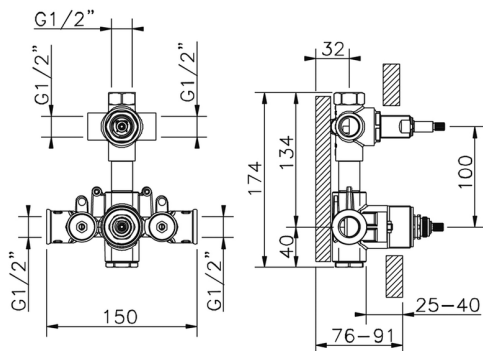

Concealed thermostatic shower mixer, 3-outlets CONCEALED_ZA019201

MODEL **ZA019201**

Concealed thermostatic shower mixer, 3-outlets, with 1/2" 3 outlet deviastop cartridge, without trim kit

AVAILABLE FINISHINGS

04 04 Without finishing

CHARACTERISTICS

Concealed **1**
 Cartridge Spare Parts **24.04A.PP**

8x20 Plus P Thermostatic Valve

DeviaStop

The Cisal Devia Stop technology allows to adjust the water flow and to direct it to the selected output point (overhead soaker, hand shower, etc).