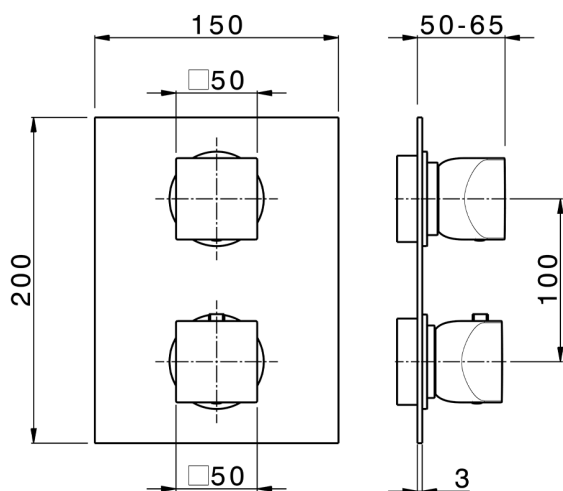

AVAILABLE FINISHINGS

- **21** 21 Chrome
- **24** 24 Gold
- **2F** 2F Brushed Nickel
- **2W** 2W Brushed Gold
- **40** 40 Matt Black
- **4Q** 4Q Matt White
- **5G** 5G Rose Gold
- **6V** 6V Matt White/Brushed Nickel
- **6X** 6X Matt White/Brushed Gold
- **7W** 7W Matt Black/Brushed Gold