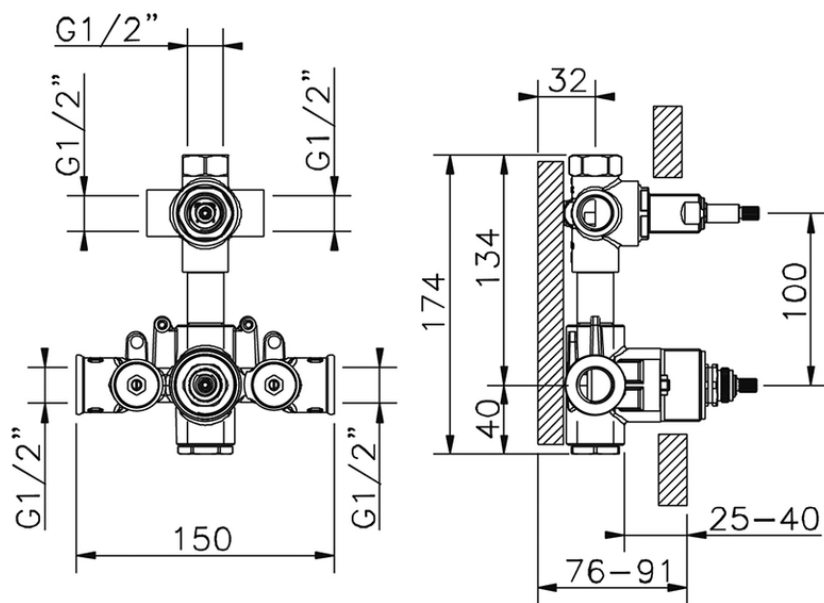

**Exposed part for con.thermo.shower mixer,3-outlets HI-RISE\_RI019200**

RI019200

<https://en.cisal.it/exposed-part-for-con-thermo-shower-mixer-3-outlets-hi-rise-ri019200>

ZA019201

<https://en.cisal.it/concealed-thermostatic-shower-mixer-3-outlets-concealed-za019201>