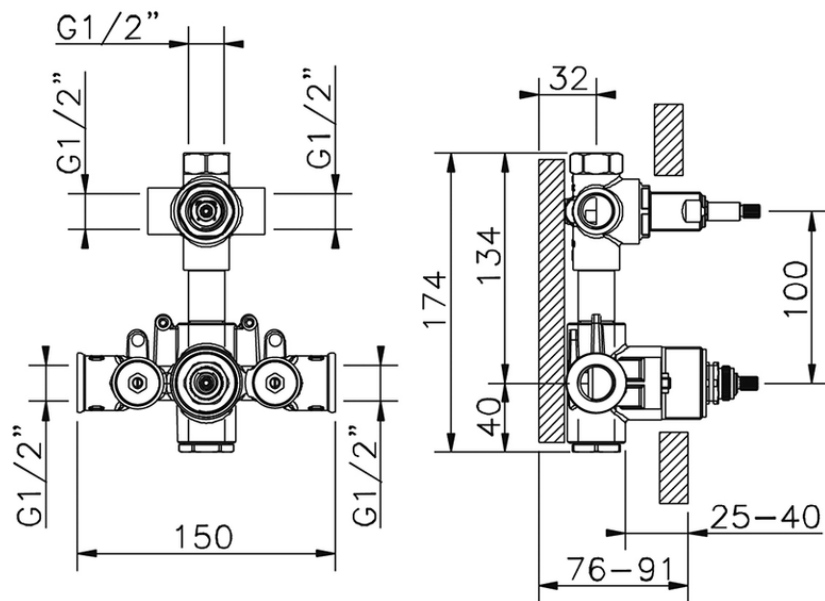

**Exposed part for con.thermo.shower mixer,3-outlets HI-RISE\_RI019200**

RI019200

<https://en.cisal.it/exposed-part-for-con-thermo-shower-mixer-3-outlets-hi-rise-ri019200>

ZA019201

<https://en.cisal.it/concealed-thermostatic-shower-mixer-3-outlets-concealed-za019201>