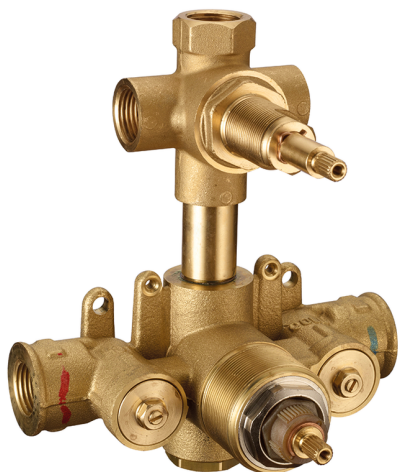

## Exposed part for con.thermo.shower mixer,3-outlets HI-RISE\_RI019200

MODEL **RI019200**

Exposed part for con.thermo.shower mixer,3-outlets,wth 3 outlet deviastop,without concealed part,for item ZA019201

### Thermostatic

The Cisal thermostatic is your personal water manager, helping you to handle, control and save water and energy.

### CHARACTERISTICS

Installation **Concealed**  
 Required concealed parts **ZA019201**

## Concealed thermostatic shower mixer, 3-outlets CONCEALED\_ZA019201

MODEL **ZA019201**

Concealed thermostatic shower mixer, 3-outlets, with 1/2" 3 outlet deviastop cartridge, without trim kit

AVAILABLE FINISHINGS