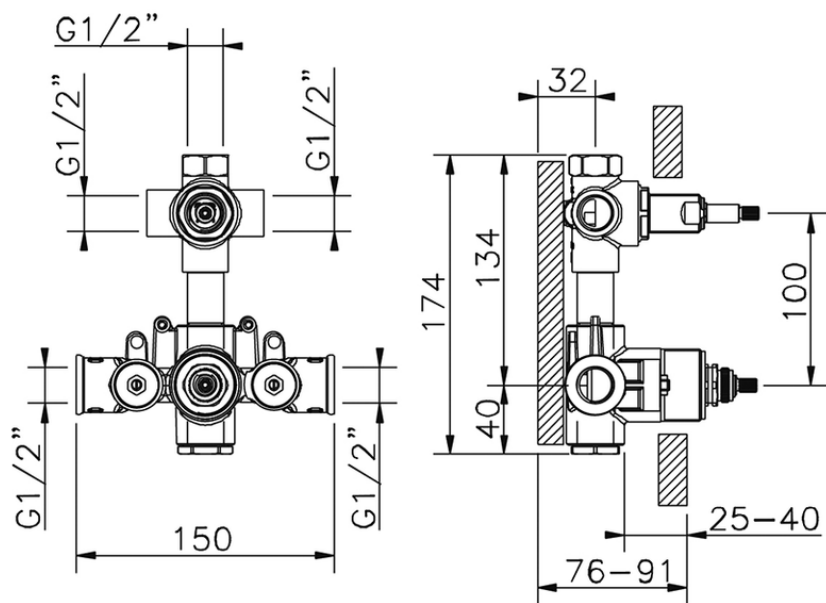

Exposed part for con.thermo.shower mixer,3-outlets HI-RISE_RI019200

RI019200

<https://en.cisal.it/exposed-part-for-con-thermo-shower-mixer-3-outlets-hi-rise-ri019200>

ZA019201

<https://en.cisal.it/concealed-thermostatic-shower-mixer-3-outlets-concealed-za019201>