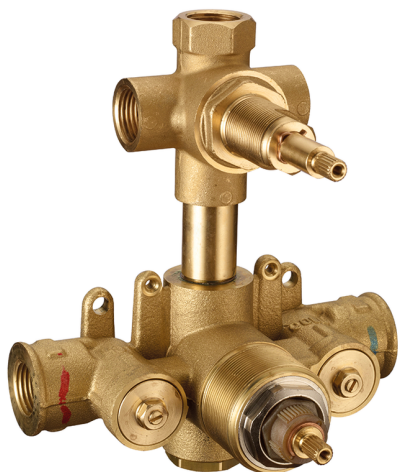

## Exposed part for con.thermo.shower mixer,3-outlets HI-RISE\_RI019200

MODEL **RI019200**

Exposed part for con.thermo.shower mixer,3-outlets,with 3 outlet deviastop,without concealed part,for item ZA019201

### Thermostatic

The Cisal thermostatic is your personal water manager, helping you to handle, control and save water and energy.

### CHARACTERISTICS

Installation **Concealed**  
 Required concealed parts **ZA019201**

## Concealed thermostatic shower mixer, 3-outlets CONCEALED\_ZA019201

MODEL **ZA019201**

Concealed thermostatic shower mixer, 3-outlets, with 1/2" 3 outlet deviastop cartridge, without trim kit

AVAILABLE FINISHINGS