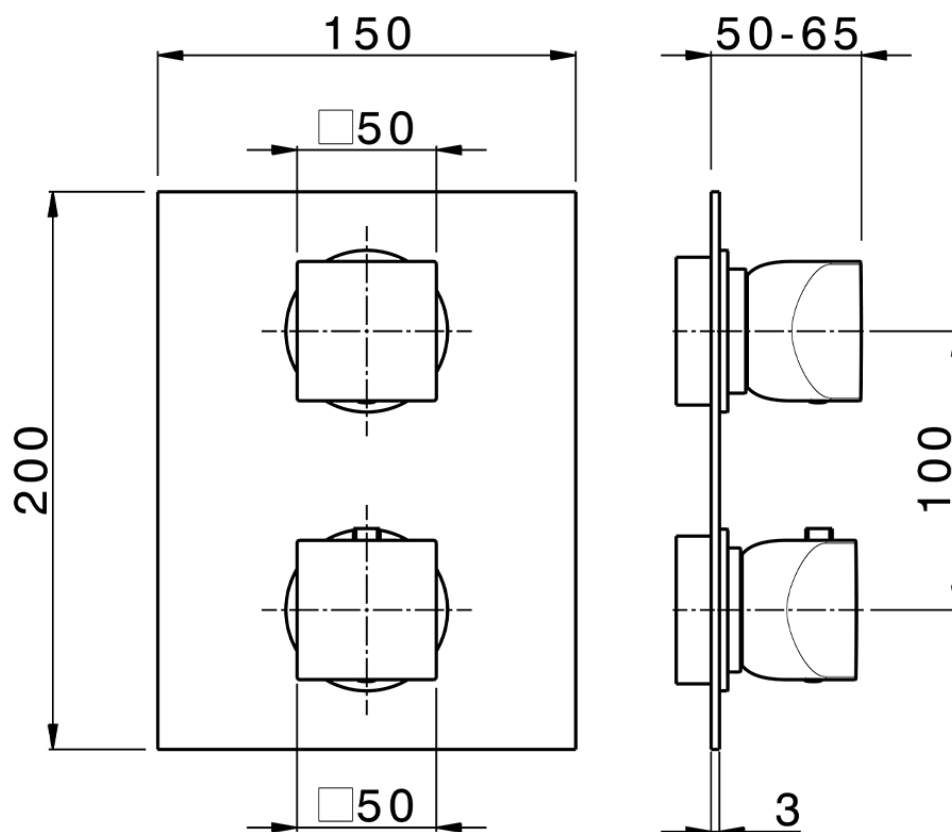

Exposed part for con.thermo.shower mixer,3-outlets HI-RISE_RI019200

RI019200

<https://en.cisal.it/exposed-part-for-con-thermo-shower-mixer-3-outlets-hi-rise-ri019200>

ZA019201

<https://en.cisal.it/concealed-thermostatic-shower-mixer-3-outlets-concealed-za019201>