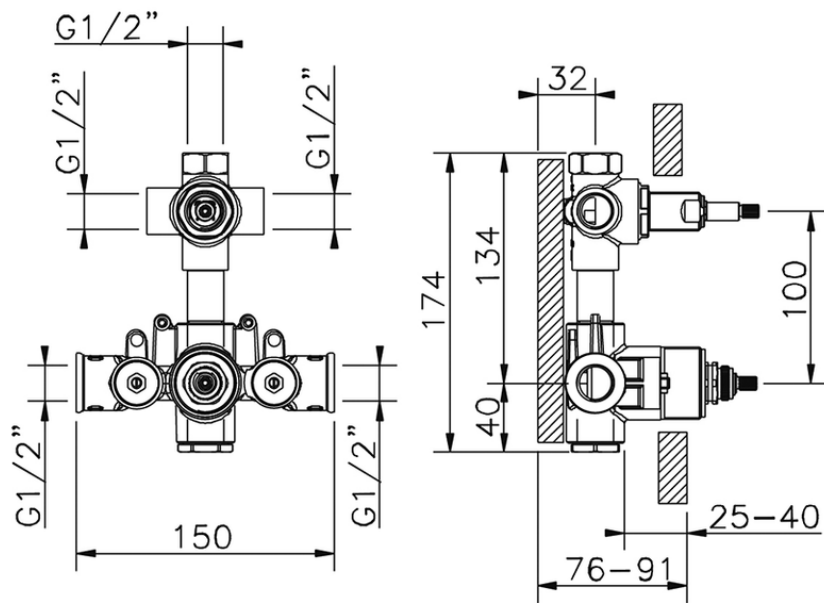

Exposed part for con.thermo.shower mixer,3-outlets HI-RISE_RI019200

RI019200

<https://en.cisal.it/exposed-part-for-con-thermo-shower-mixer-3-outlets-hi-rise-ri019200>

ZA019201

<https://en.cisal.it/concealed-thermostatic-shower-mixer-3-outlets-concealed-za019201>