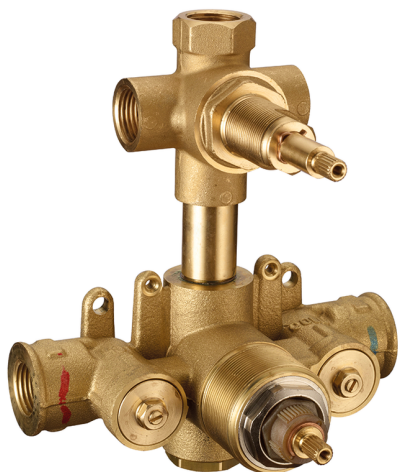

Exposed part for con.thermo.shower mixer,3-outlets HI-RISE_RI019200

MODEL **RI019200**

Exposed part for con.thermo.shower mixer,3-outlets,wth 3 outlet deviastop,without concealed part,for item ZA019201

AVAILABLE FINISHINGS

Thermostatic

The Cisal thermostatic is your personal water manager, helping you to handle, control and save water and energy.

CHARACTERISTICS

Installation **Concealed**
 Required concealed parts **ZA019201**

Concealed thermostatic shower mixer, 3-outlets CONCEALED_ZA019201

MODEL **ZA019201**

Concealed thermostatic shower mixer, 3-outlets, with 1/2" 3 outlet deviastop cartridge, without trim kit

AVAILABLE FINISHINGS

CHARACTERISTICS

Concealed **1**
 Cartridge Spare Parts **24.04A.PP**
8x20 Plus P Thermostatic Valve

DeviaStop

The Cisal Devia Stop technology allows to adjust the water flow and to direct it to the selected output point (overhead soaker, hand shower, etc).