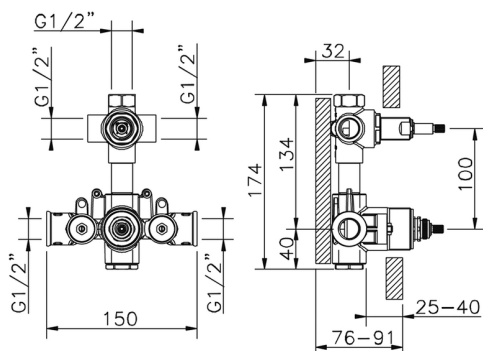

Concealed thermostatic shower mixer, 3-outlets CONCEALED_ZA019201

MODEL **ZA019201**

Concealed thermostatic shower mixer, 3-outlets, with 1/2" 3 outlet deviastop cartridge, without trim kit

AVAILABLE FINISHINGS

CHARACTERISTICS

Concealed **1**
 Cartridge Spare Parts **24.04A.PP**
8x20 Plus P Thermostatic Valve

DeviaStop

The Cisal Devia Stop technology allows to adjust the water flow and to direct it to the selected output point (overhead soaker, hand shower, etc).