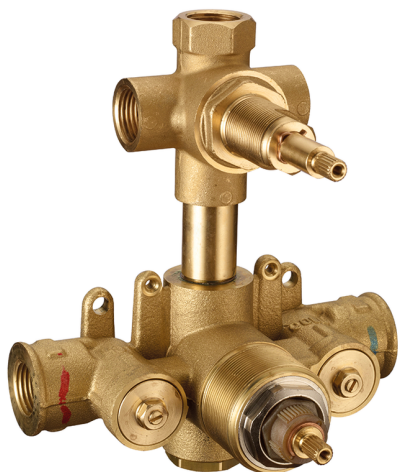

Exposed part for con.thermo.shower mixer,3-outlets HI-RISE_RI019200

MODEL **RI019200**

Exposed part for con.thermo.shower mixer,3-outlets,with 3 outlet deviastop,without concealed part,for item ZA019201

Thermostatic

The Cisal thermostatic is your personal water manager, helping you to handle, control and save water and energy.

CHARACTERISTICS

Installation **Concealed**
 Required concealed parts **ZA019201**

Concealed thermostatic shower mixer, 3-outlets CONCEALED_ZA019201

MODEL **ZA019201**

Concealed thermostatic shower mixer, 3-outlets, with 1/2" 3 outlet deviastop cartridge, without trim kit

AVAILABLE FINISHINGS

CHARACTERISTICS

Concealed **1**
 Cartridge Spare Parts **24.04A.PP**
8x20 Plus P Thermostatic Valve

DeviaStop

The Cisal Devia Stop technology allows to adjust the water flow and to direct it to the selected output point (overhead soaker, hand shower, etc).