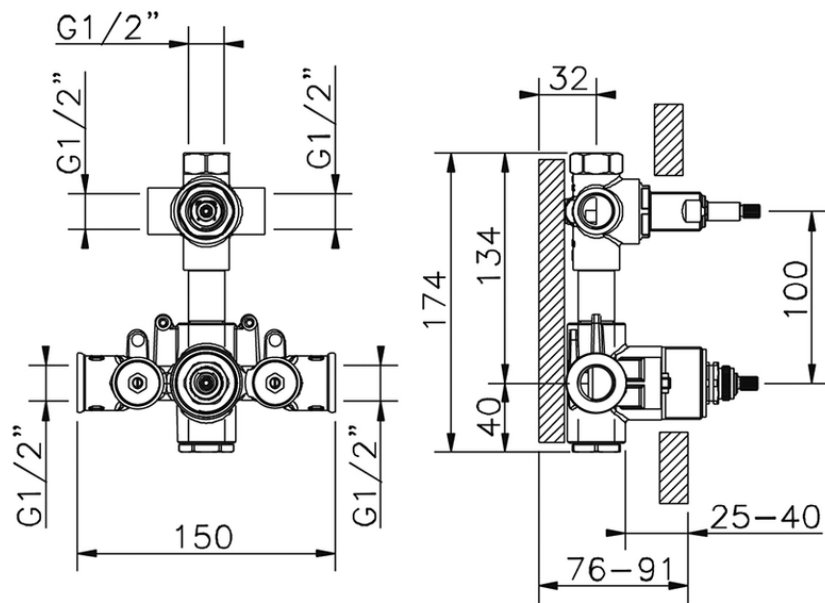

Exposed part for con.thermo.shower mixer,3-outlets HI-RISE_RI019200

RI019200

<https://en.cisal.it/exposed-part-for-con-thermo-shower-mixer-3-outlets-hi-rise-ri019200>

ZA019201

<https://en.cisal.it/concealed-thermostatic-shower-mixer-3-outlets-concealed-za019201>