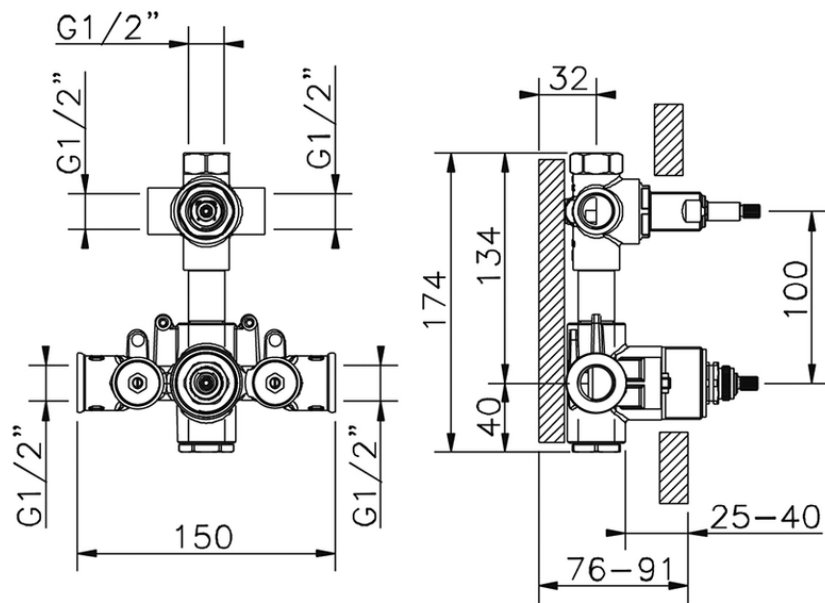

**Exposed part for con.thermo.shower mixer,3-outlets HI-RISE\_RI019200**

RI019200

<https://en.cisal.it/exposed-part-for-con-thermo-shower-mixer-3-outlets-hi-rise-ri019200>

ZA019201

<https://en.cisal.it/concealed-thermostatic-shower-mixer-3-outlets-concealed-za019201>