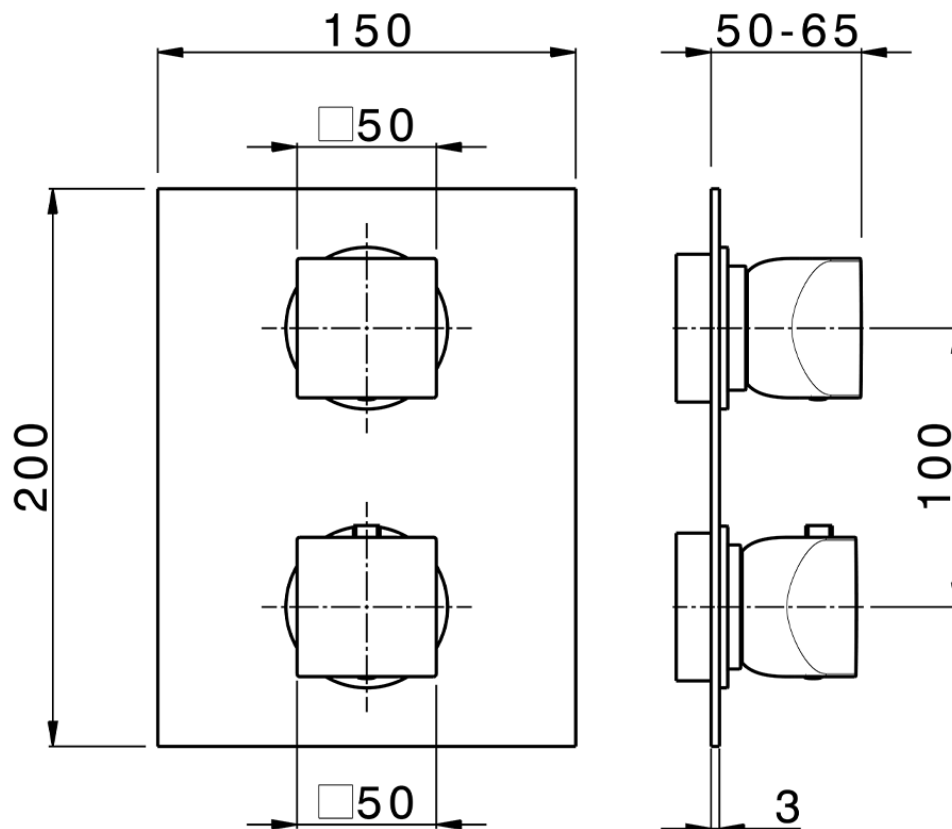

Exposed part for con.thermo.shower mixer,3-outlets HI-RISE_RI019200

RI019200

<https://en.cisal.it/exposed-part-for-con-thermo-shower-mixer-3-outlets-hi-rise-ri019200>

ZA019201

<https://en.cisal.it/concealed-thermostatic-shower-mixer-3-outlets-concealed-za019201>