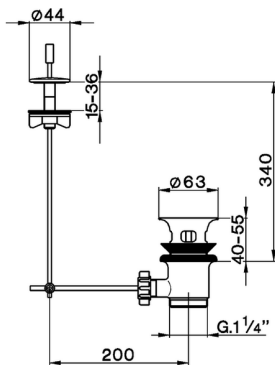

## Automatic pop-up waste COMPONENTS\_ZA005810

MODEL **ZA005810**

Automatic pop-up waste, frontal rod

AVAILABLE FINISHINGS

**21** 21 Chrome

CHARACTERISTICS

2026-06-14