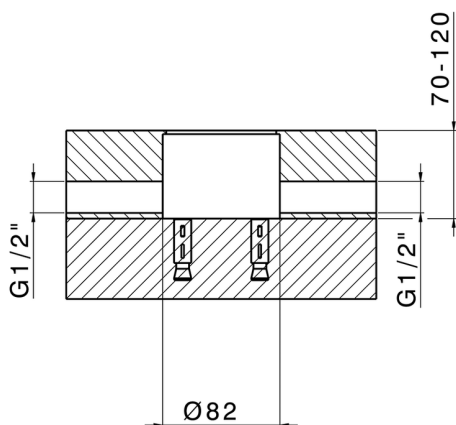

## Exposed part for single-lever bath shower mixer HI-RISE\_RI014204

MODEL **RI014204**

Exposed part for single-lever bath shower mixer, handshower holder on column, 35x15 mm  
Brass minimalistic one spray handshower, 150 cm  
smooth SUPREME Flexible Hose

### CHARACTERISTICS

Cartridge Spare Parts **ZZ96550000**

**25 mm Cartridge**

Installation **Concealed**

Required concealed parts **ZA004510**

## Concealed part single lever free-standing CONCEALED\_ZA004510

MODEL **ZA004510**

Concealed part single lever free-standing

AVAILABLE FINISHINGS

 **04** 04 Without finishing

CHARACTERISTICS

Concealed **1**