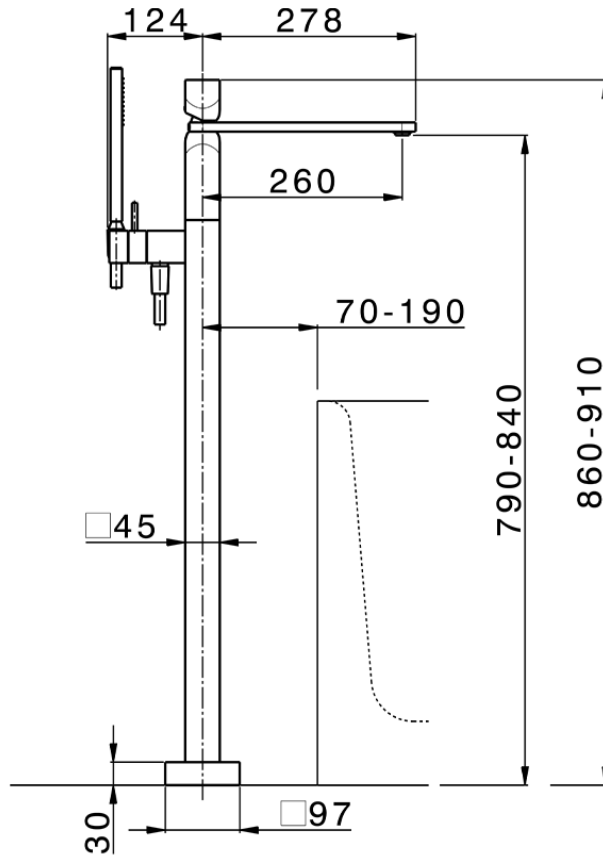

Exposed part for single-lever bath shower mixer HI-RISE_RI014204

RI014204

<https://en.cisal.it/exposed-part-for-single-lever-bath-shower-mixer-hi-rise-ri014204>

ZA004510

<https://en.cisal.it/concealed-part-single-lever-free-standing-concealed-za004510>