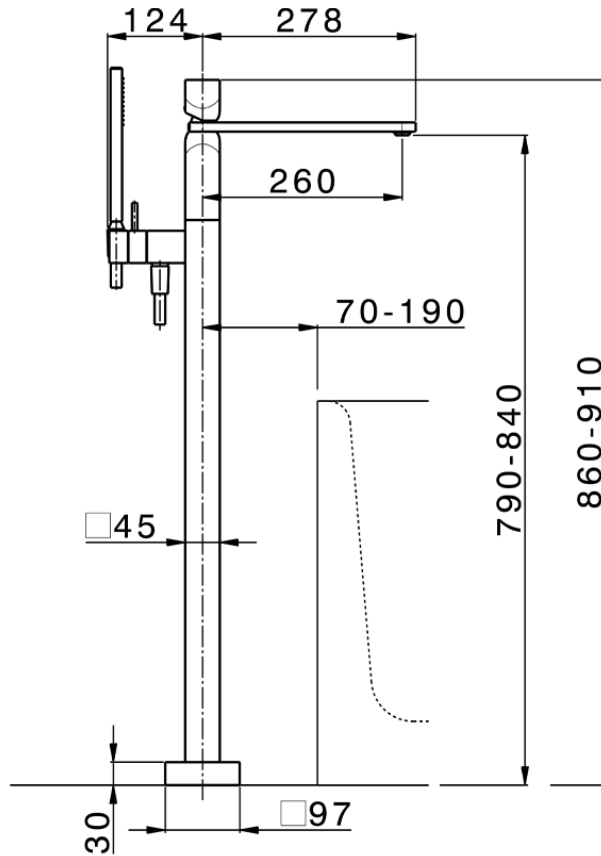

## Exposed part for single-lever bath shower mixer HI-RISE\_RI014204

RI014204

<https://en.cisal.it/exposed-part-for-single-lever-bath-shower-mixer-hi-rise-ri014204>

ZA004510

<https://en.cisal.it/concealed-part-single-lever-free-standing-concealed-za004510>