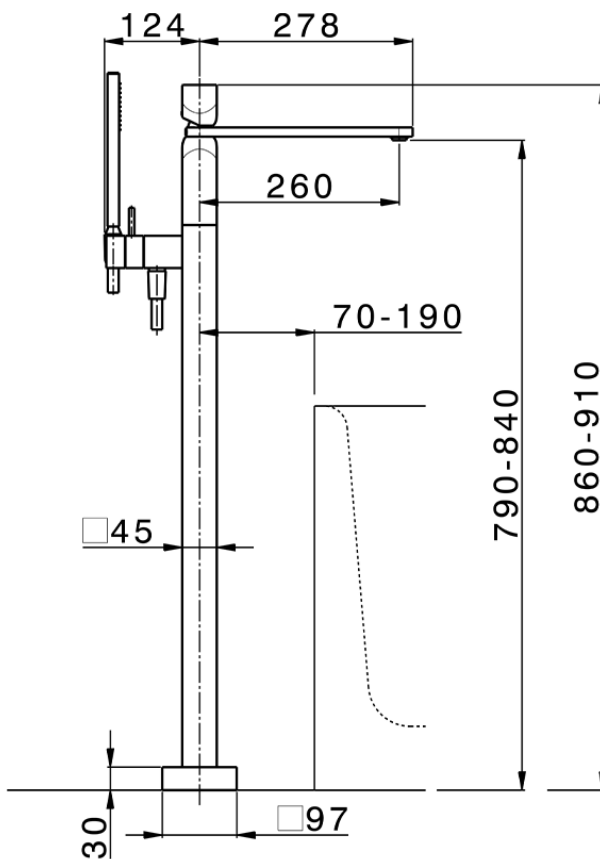

**Exposed part for single-lever bath shower mixer HI-RISE\_RI014204**

RI014204

<https://en.cisal.it/exposed-part-for-single-lever-bath-shower-mixer-hi-rise-ri014204>

ZA004510

<https://en.cisal.it/concealed-part-single-lever-free-standing-concealed-za004510>