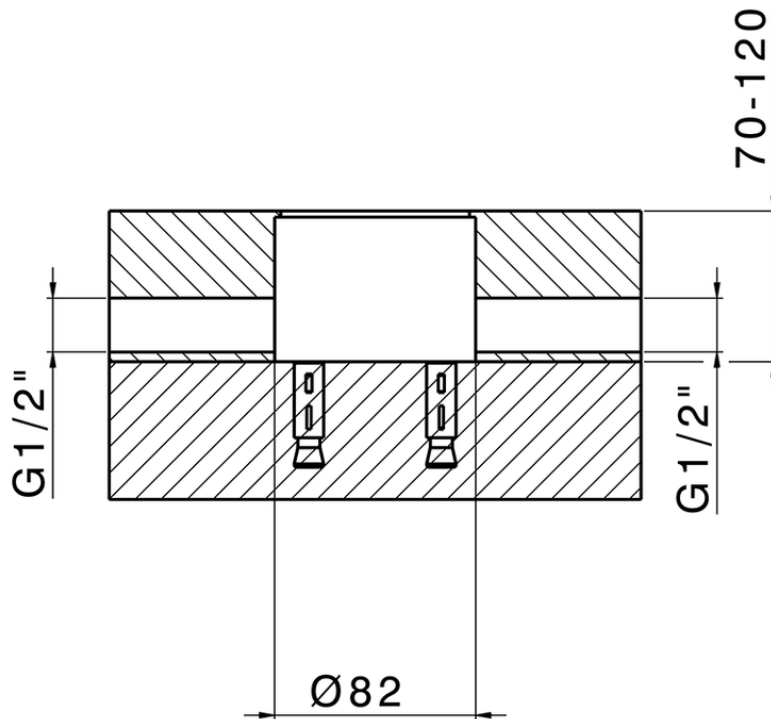

**Exposed part for single-lever bath shower mixer HI-RISE\_RI014204**

RI014204

<https://en.cisal.it/exposed-part-for-single-lever-bath-shower-mixer-hi-rise-ri014204>

ZA004510

<https://en.cisal.it/concealed-part-single-lever-free-standing-concealed-za004510>