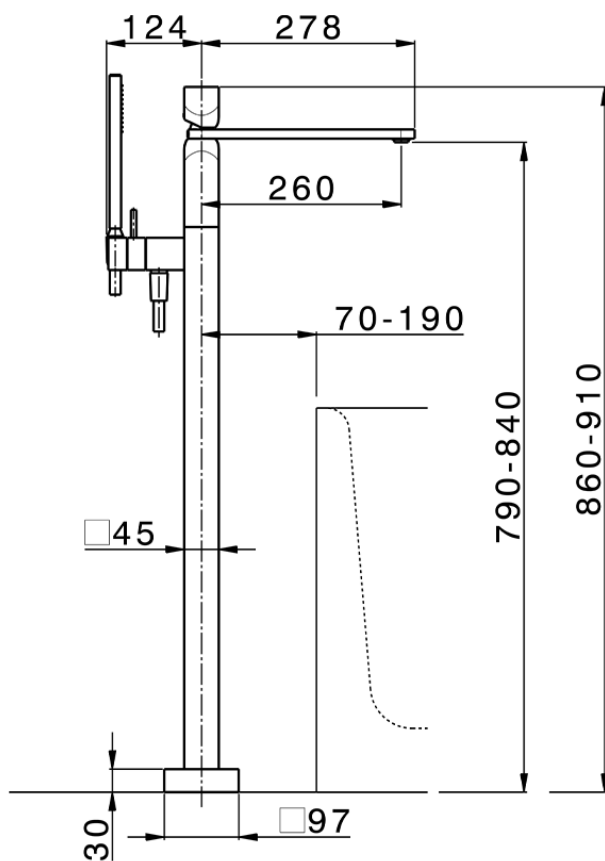

**Exposed part for single-lever bath shower mixer HI-RISE\_RI014204**

RI014204

<https://en.cisal.it/exposed-part-for-single-lever-bath-shower-mixer-hi-rise-ri014204>

ZA004510

<https://en.cisal.it/concealed-part-single-lever-free-standing-concealed-za004510>