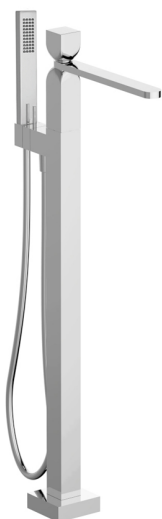

## Exposed part for single-lever bath shower mixer HI-RISE\_RI014204

MODEL **RI014204**

Exposed part for single-lever bath shower mixer, handshower holder on column, 35x15 mm  
Brass minimalistic one spray handshower, 150 cm  
smooth SUPREME Flexible Hose

### AVAILABLE FINISHINGS

- 
**21** 21 Chrome
- 
**24** 24 Gold
- 
**2F** 2F Brushed Nickel
- 
**2W** 2W Brushed Gold
- 
**40** 40 Matt Black
- 
**4Q** 4Q Matt White
- 
**5G** 5G Rose Gold
- 
**6V** 6V Matt White/Brushed Nickel
- 
**6X** 6X Matt White/Brushed Gold
- 
**7W** 7W Matt Black/Brushed Gold

### CHARACTERISTICS

Cartridge Spare Parts **ZZ96550000**

**25 mm Cartridge**

Installation **Concealed**

Required concealed parts **ZA004510**

## Concealed part single lever free-standing CONCEALED\_ZA004510

MODEL **ZA004510**

Concealed part single lever free-standing

AVAILABLE FINISHINGS

 **04** 04 Without finishing

CHARACTERISTICS

Concealed **1**