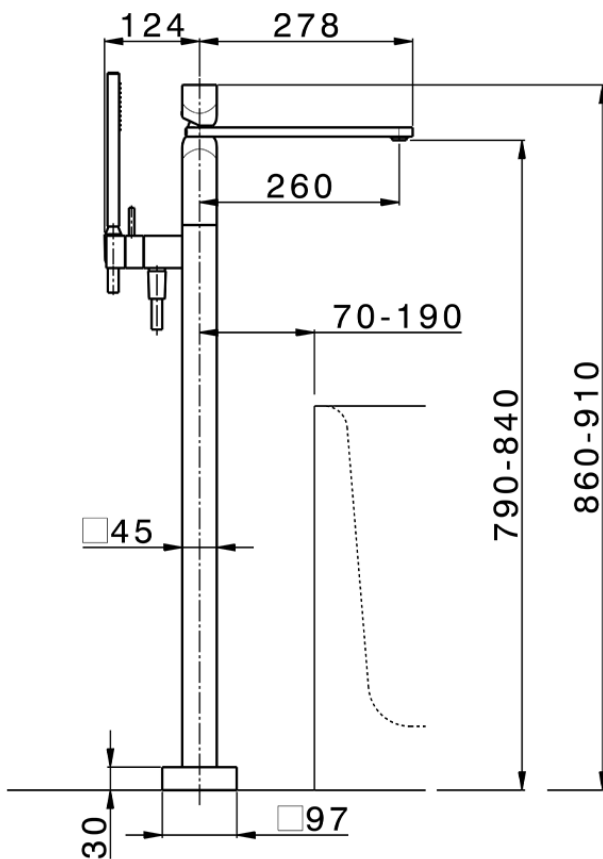

Exposed part for single-lever bath shower mixer HI-RISE_RI014204

RI014204

<https://en.cisal.it/exposed-part-for-single-lever-bath-shower-mixer-hi-rise-ri014204>

ZA004510

<https://en.cisal.it/concealed-part-single-lever-free-standing-concealed-za004510>