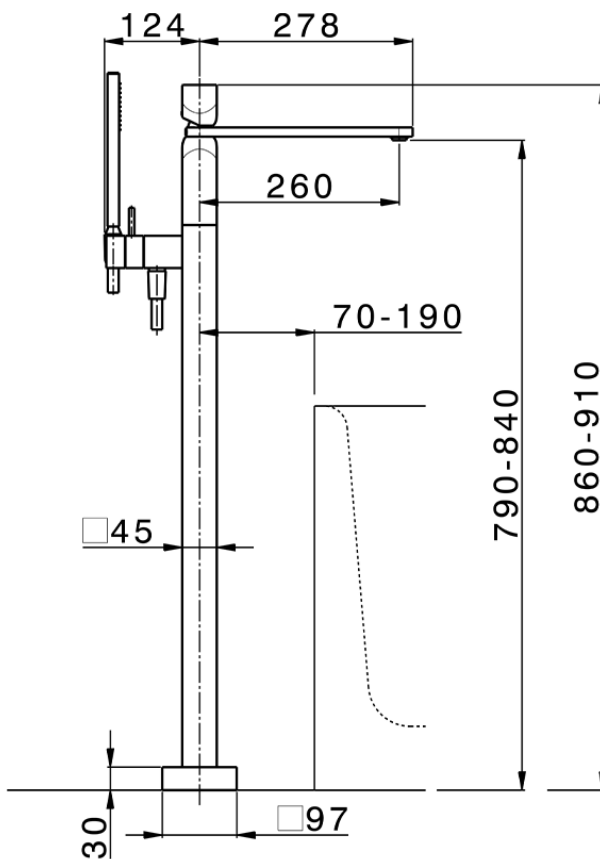

Exposed part for single-lever bath shower mixer HI-RISE_RI014204

RI014204

<https://en.cisal.it/exposed-part-for-single-lever-bath-shower-mixer-hi-rise-ri014204>

ZA004510

<https://en.cisal.it/concealed-part-single-lever-free-standing-concealed-za004510>