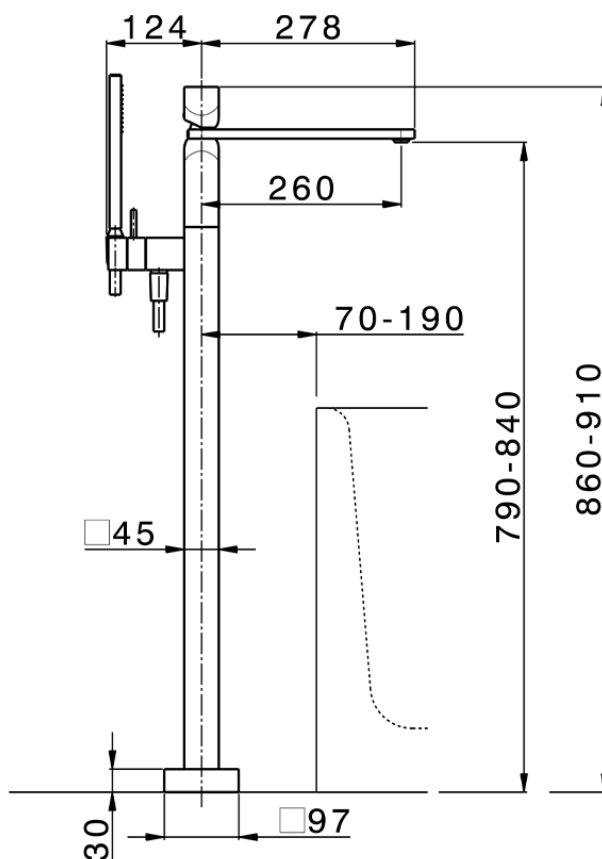

## Exposed part for single-lever bath shower mixer HI-RISE\_RI014204

RI014204

<https://en.cisal.it/exposed-part-for-single-lever-bath-shower-mixer-hi-rise-ri014204>

ZA004510

<https://en.cisal.it/concealed-part-single-lever-free-standing-concealed-za004510>