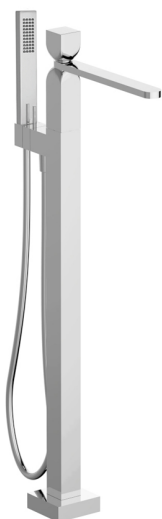

Exposed part for single-lever bath shower mixer HI-RISE_RI014204

MODEL **RI014204**

Exposed part for single-lever bath shower mixer, handshower holder on column, 35x15 mm
Brass minimalistic one spray handshower, 150 cm
smooth SUPREME Flexible Hose

AVAILABLE FINISHINGS

-  **21** 21 Chrome
-  **24** 24 Gold
-  **2F** 2F Brushed Nickel
-  **2W** 2W Brushed Gold
-  **40** 40 Matt Black
-  **4Q** 4Q Matt White
-  **5G** 5G Rose Gold
-  **6V** 6V Matt White/Brushed Nickel
-  **6X** 6X Matt White/Brushed Gold
-  **7W** 7W Matt Black/Brushed Gold

CHARACTERISTICS

Cartridge Spare Parts **ZZ96550000**

25 mm Cartridge

Installation **Concealed**

Required concealed parts **ZA004510**

Concealed part single lever free-standing CONCEALED_ZA004510

MODEL **ZA004510**

Concealed part single lever free-standing

AVAILABLE FINISHINGS

 **04** 04 Without finishing

CHARACTERISTICS

Concealed **1**

2026-04-06