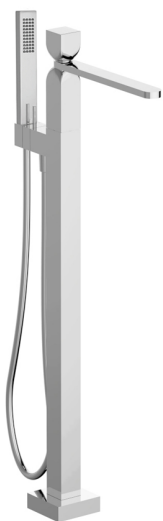

## Exposed part for single-lever bath shower mixer HI-RISE\_RI014204

MODEL **RI014204**

Exposed part for single-lever bath shower mixer, handshower holder on column, 35x15 mm  
Brass minimalistic one spray handshower, 150 cm  
smooth SUPREME Flexible Hose

### AVAILABLE FINISHINGS

-  **21** 21 Chrome
-  **24** 24 Gold
-  **2F** 2F Brushed Nickel
-  **2W** 2W Brushed Gold
-  **40** 40 Matt Black
-  **4Q** 4Q Matt White
-  **5G** 5G Rose Gold
-  **6V** 6V Matt White/Brushed Nickel
-  **6X** 6X Matt White/Brushed Gold
-  **7W** 7W Matt Black/Brushed Gold

### CHARACTERISTICS

Cartridge Spare Parts **ZZ96550000**

**25 mm Cartridge**

Installation **Concealed**

Required concealed parts **ZA004510**

## Concealed part single lever free-standing CONCEALED\_ZA004510

MODEL **ZA004510**

Concealed part single lever free-standing

AVAILABLE FINISHINGS

 **04** 04 Without finishing

CHARACTERISTICS

Concealed **1**