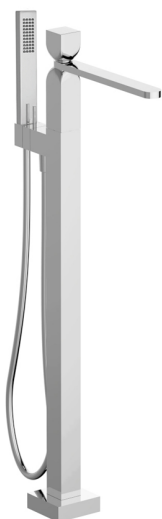

## Exposed part for single-lever bath shower mixer HI-RISE\_RI014204

MODEL **RI014204**

Exposed part for single-lever bath shower mixer, handshower holder on column, 35x15 mm  
Brass minimalistic one spray handshower, 150 cm  
smooth SUPREME Flexible Hose

### AVAILABLE FINISHINGS

-  **21** 21 Chrome
-  **24** 24 Gold
-  **2F** 2F Brushed Nickel
-  **2W** 2W Brushed Gold
-  **40** 40 Matt Black
-  **4Q** 4Q Matt White
-  **5G** 5G Rose Gold
-  **6V** 6V Matt White/Brushed Nickel
-  **6X** 6X Matt White/Brushed Gold
-  **7W** 7W Matt Black/Brushed Gold

### CHARACTERISTICS

Cartridge Spare Parts **ZZ96550000**

**25 mm Cartridge**

Installation **Concealed**

Required concealed parts **ZA004510**

## Concealed part single lever free-standing CONCEALED\_ZA004510

MODEL **ZA004510**

Concealed part single lever free-standing

AVAILABLE FINISHINGS

 **04** 04 Without finishing

CHARACTERISTICS

Concealed **1**