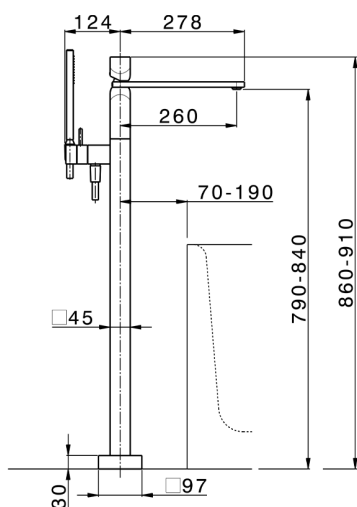

## Exposed part for single-lever bath shower mixer HI-RISE\_RI014204

MODEL **RI014204**

Exposed part for single-lever bath shower mixer, handshower holder on column, 35x15 mm  
Brass minimalistic one spray handshower, 150 cm  
smooth SUPREME Flexible Hose

### CHARACTERISTICS

Cartridge Spare Parts **ZZ96550000**

**25 mm Cartridge**

Installation **Concealed**

Required concealed parts **ZA004510**