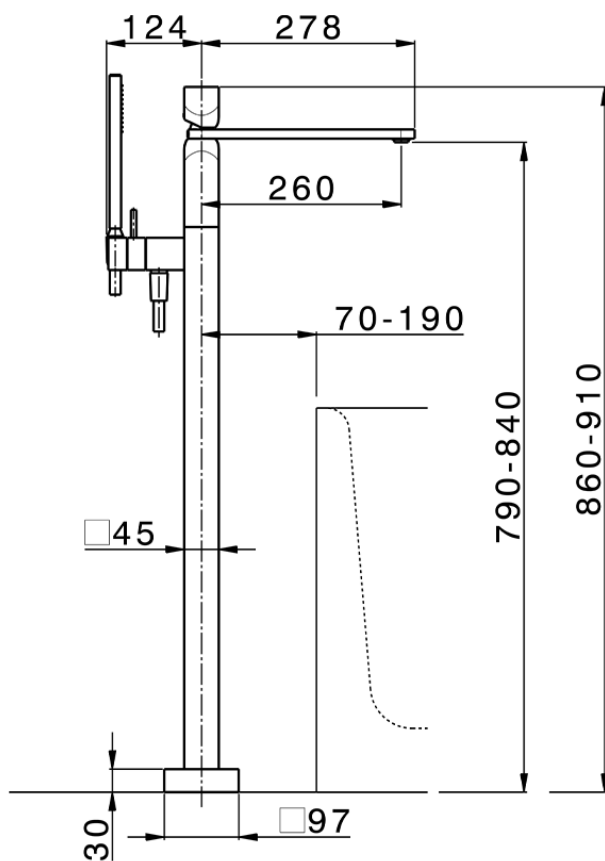

Exposed part for single-lever bath shower mixer HI-RISE_RI014204

RI014204

<https://en.cisal.it/exposed-part-for-single-lever-bath-shower-mixer-hi-rise-ri014204>

ZA004510

<https://en.cisal.it/concealed-part-single-lever-free-standing-concealed-za004510>