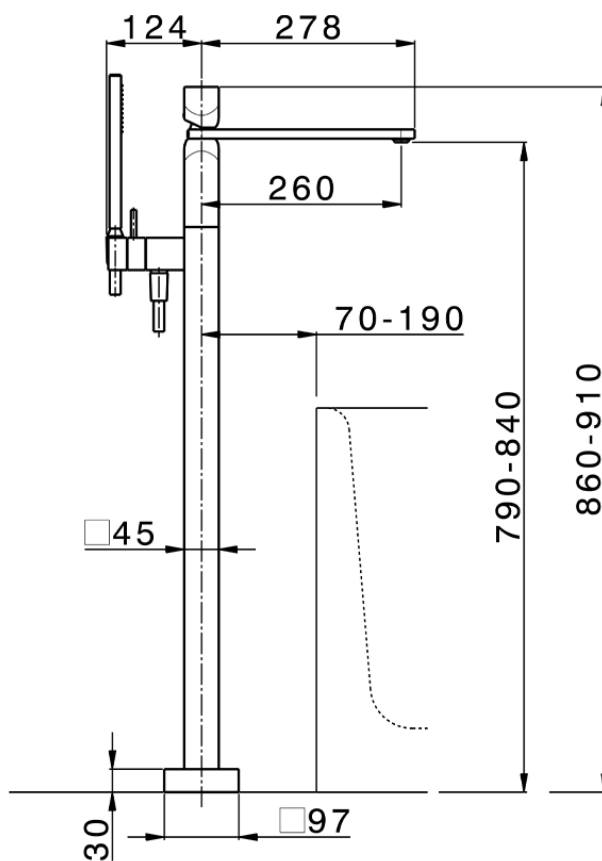

## Exposed part for single-lever bath shower mixer HI-RISE\_RI014204

RI014204

<https://en.cisal.it/exposed-part-for-single-lever-bath-shower-mixer-hi-rise-ri014204>

ZA004510

<https://en.cisal.it/concealed-part-single-lever-free-standing-concealed-za004510>