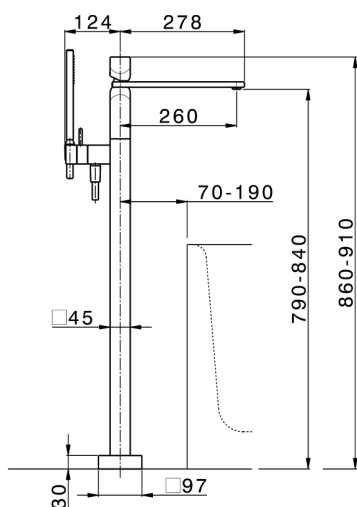

Exposed part for single-lever bath shower mixer HI-RISE_RI014204

MODEL **RI014204**

Exposed part for single-lever bath shower mixer, handshower holder on column, 35x15 mm
Brass minimalistic one spray handshower, 150 cm
smooth SUPREME Flexible Hose

CHARACTERISTICS

Cartridge Spare Parts **ZZ96550000**

25 mm Cartridge

Installation **Concealed**

Required concealed parts **ZA004510**

Concealed part single lever free-standing CONCEALED_ZA004510

MODEL **ZA004510**