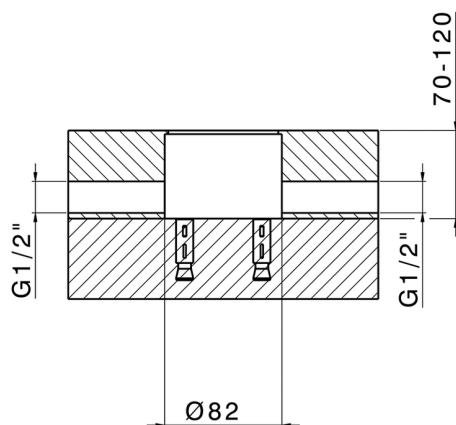

Concealed part single lever free-standing CONCEALED_ZA004510

MODEL **ZA004510**

Concealed part single lever free-standing

AVAILABLE FINISHINGS

04 04 Without finishing

CHARACTERISTICS

Concealed **1**

2026-03-20