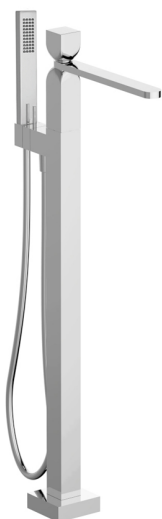

Exposed part for single-lever bath shower mixer HI-RISE_RI014204

MODEL **RI014204**

Exposed part for single-lever bath shower mixer, handshower holder on column, 35x15 mm
Brass minimalistic one spray handshower, 150 cm
smooth SUPREME Flexible Hose

AVAILABLE FINISHINGS

-  **21** 21 Chrome
-  **24** 24 Gold
-  **2F** 2F Brushed Nickel
-  **2W** 2W Brushed Gold
-  **40** 40 Matt Black
-  **4Q** 4Q Matt White
-  **5G** 5G Rose Gold
-  **6V** 6V Matt White/Brushed Nickel
-  **6X** 6X Matt White/Brushed Gold
-  **7W** 7W Matt Black/Brushed Gold

CHARACTERISTICS

Cartridge Spare Parts **ZZ96550000**

25 mm Cartridge

Installation **Concealed**

Required concealed parts **ZA004510**

Concealed part single lever free-standing CONCEALED_ZA004510

MODEL **ZA004510**

Concealed part single lever free-standing

AVAILABLE FINISHINGS

 **04** 04 Without finishing

CHARACTERISTICS

Concealed **1**

2026-05-19