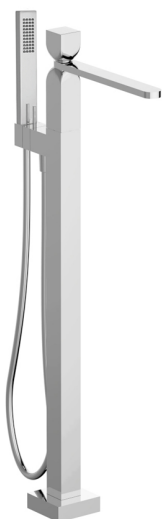

Exposed part for single-lever bath shower mixer HI-RISE_RI014204

MODEL **RI014204**

Exposed part for single-lever bath shower mixer, handshower holder on column, 35x15 mm
Brass minimalistic one spray handshower, 150 cm
smooth SUPREME Flexible Hose

AVAILABLE FINISHINGS

-  **21** 21 Chrome
-  **24** 24 Gold
-  **2F** 2F Brushed Nickel
-  **2W** 2W Brushed Gold
-  **40** 40 Matt Black
-  **4Q** 4Q Matt White
-  **5G** 5G Rose Gold
-  **6V** 6V Matt White/Brushed Nickel
-  **6X** 6X Matt White/Brushed Gold
-  **7W** 7W Matt Black/Brushed Gold

CHARACTERISTICS

Cartridge Spare Parts **ZZ96550000**

25 mm Cartridge

Installation **Concealed**

Required concealed parts **ZA004510**

Concealed part single lever free-standing CONCEALED_ZA004510

MODEL **ZA004510**

Concealed part single lever free-standing

AVAILABLE FINISHINGS

 **04** 04 Without finishing

CHARACTERISTICS

Concealed **1**

2026-03-20